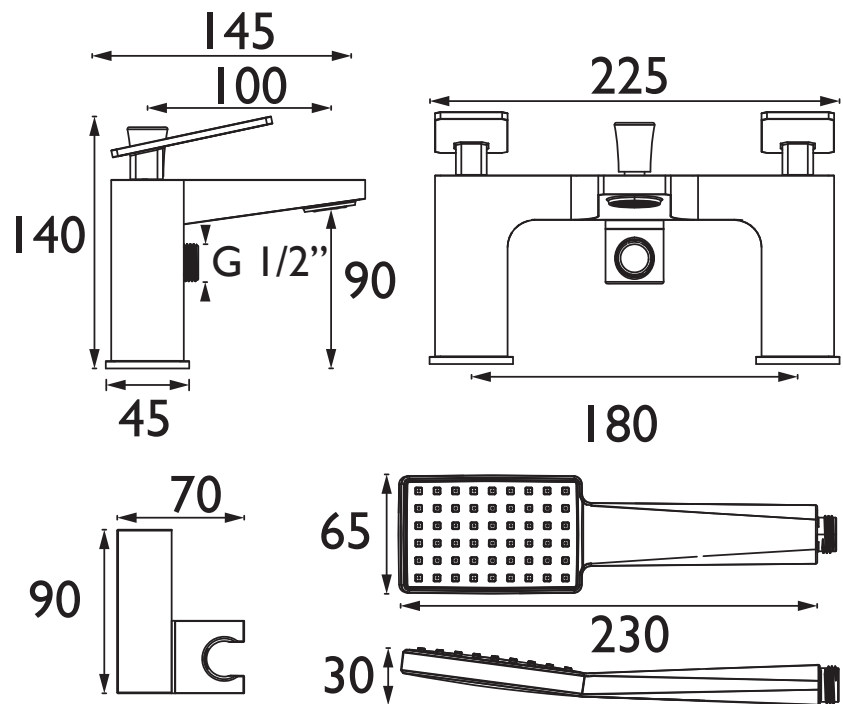

## Specification

<b>Product Type:</b>	Bathroom Taps
<b>Main Construction Material:</b>	Brass
<b>Mount Type:</b>	Deck
<b>Handle Type:</b>	Flat Angled Lever
<b>Connection Inlet:</b>	3/4" BSP
<b>Connection Outlet:</b>	M24 Recessed Honeycomb Aerator
<b>Number of Tap Holes:</b>	2
<b>Valve/Cartridge Type:</b>	3/4" Short Stem Ceramic Disc Valve
<b>Plumbing System Requirements:</b>	Suitable for all plumbing systems
<b>Minimum Dynamic Pressure (bar):</b>	0.3 bar
<b>Maximum Dynamic Pressure (bar):</b>	5 bar
<b>Maximum Hot Water Temperature °C:</b>	60°C
<b>Maximum Static Pressure (bar):</b>	10 bar
<b>Flow Type:</b>	Single
<b>Isolation Included:</b>	No

## Dimensions (measurements in mm)