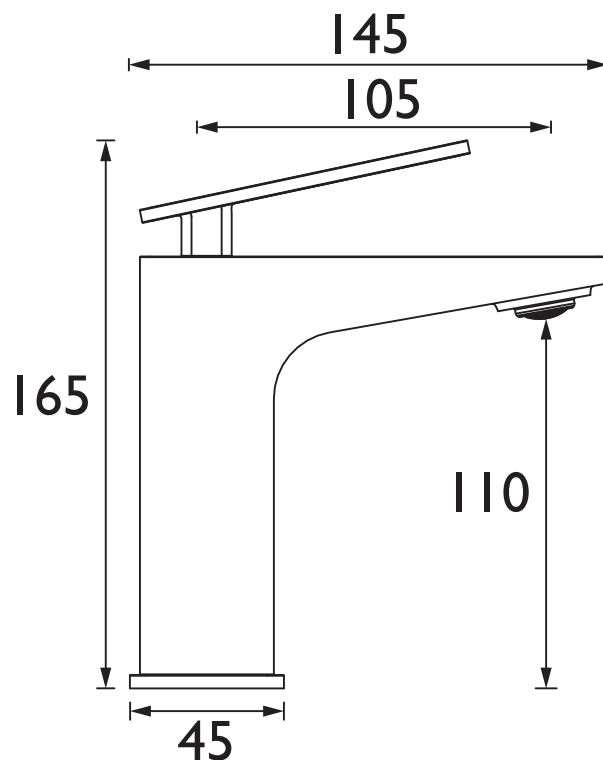

### Specification

Product Type:	Bathroom Taps
Main Construction Material:	Brass
Mount Type:	Deck
Handle Type:	Flat Angled Lever
Connection Inlet:	1/2" BSP Flexible Tails
Connection Outlet:	M24 5lpm Coin Slot Aerator
Number of Tap Holes:	1
Valve/Cartridge Type:	28mm Cold Start Upper Seal Cartridge
Plumbing System Requirements:	Suitable for all plumbing systems
Minimum Dynamic Pressure (bar):	0.5 bar
Maximum Dynamic Pressure (bar):	5 bar
Maximum Hot Water Temperature °C:	60°C
Maximum Static Pressure (bar):	10 bar
Flow Type:	Single
Isolation Included:	No

### Dimensions (measurements in mm)