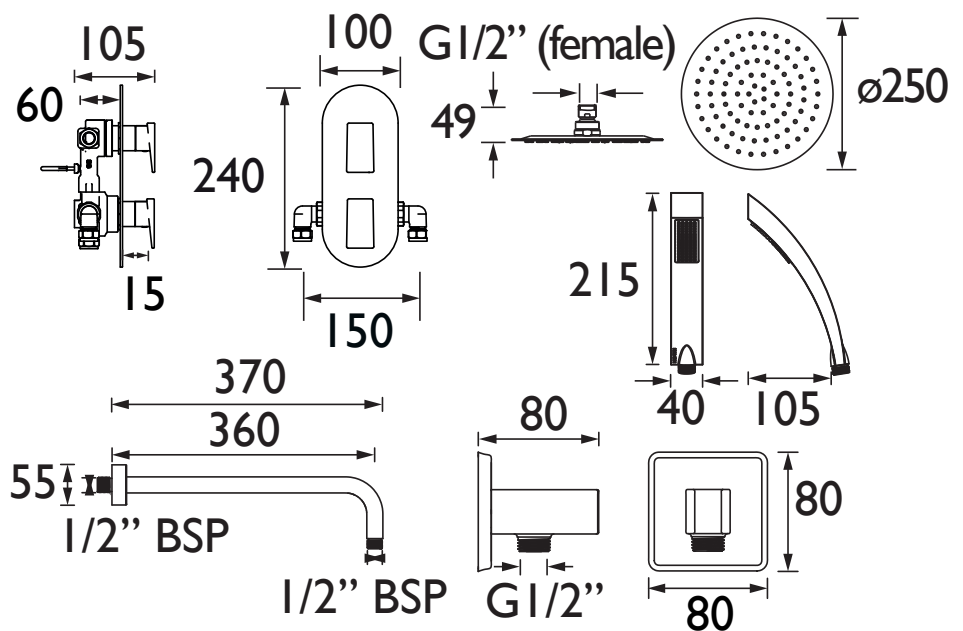

## FRAMMENTO Shower Range Frammento Shower Pack 2 Complete

### Features:

- All in one box - pack includes shower valve with integral two outlet diverter, slimline 250mm round fixed head with shower arm, and shower hose with integral handset holder and wall outlet plus a single function handset and wall outlet.
- Rub clean handset and fixed head - limescale and debris build-up is quickly and easily removed by rubbing a finger or a cloth over the nozzles.
- A hard-wearing, flawless, scratch resistant chrome finish that lasts for years. Salt spray tested to ensure added durability.
- Slim design recessed shower valve will fit into a cavity space as small as 35mm for hassle-free installation.
- Dual control - Flow and temperature are operated separately giving accurate control of both.
- Cartridge can be accessed from the front for easy servicing.
- 15mm inlet connections.
- Fitting depth including plasterboard and tiles is 60mm - 75mm.
- 5-year parts and 1 year labour guarantee for peace of mind.
- Co-ordinating range of Bathroom taps available.

### Specification

Finish/Colour:	Chrome Plated
Main Construction Material:	Brass; ABS
No of Controls:	2
Shower Type:	Dual Control
Shower Head Type:	Both
Shower Kit:	Fixed Head
Valve/Cartridge Type:	Thermostatic Cartridge & 3/4" Ceramic Disc Valve 1/4 turn
Maximum Hot Water Supply Temperature °C:	65
Plumbing System Suitability:	Suitable for all plumbing systems
Minimum Dynamic Pressure (bar):	0.2
Maximum Dynamic Pressure (bar):	5
Maximum Static Pressure (bar):	10
Connection Inlet:	15mm Compression
Connection Outlet:	G 1/2"
Isolation Valve Included:	No
Check Valve Included:	Yes

### Dimensions (measurements in mm)