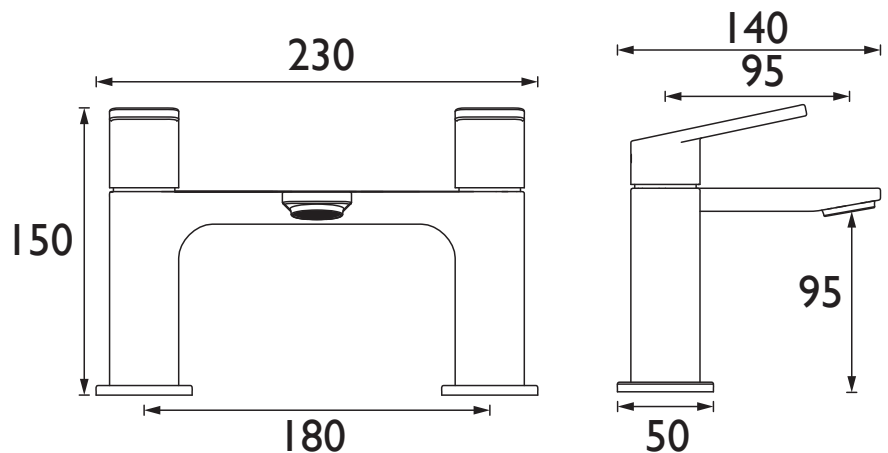

## Specification

Product Type:	Bathroom Taps
Main Construction Material:	Brass
Mount Type:	Deck
Handle Type:	Lever Handles
Connection Inlet:	3/4" BSP
Connection Outlet:	M24 Recessed Honeycomb Aerator
Number of Tap Holes:	2
Valve/Cartridge Type:	3/4" Ceramic Disc Valve - 1/4 turn
Plumbing System Requirements:	Suitable for all plumbing systems
Minimum Dynamic Pressure (bar):	0.2 bar
Maximum Dynamic Pressure (bar):	5 bar
Maximum Hot Water Temperature °C:	60°C
Maximum Static Pressure (bar):	10 bar
Flow Type:	Single
Isolation Included:	No

## Dimensions (measurements in mm)