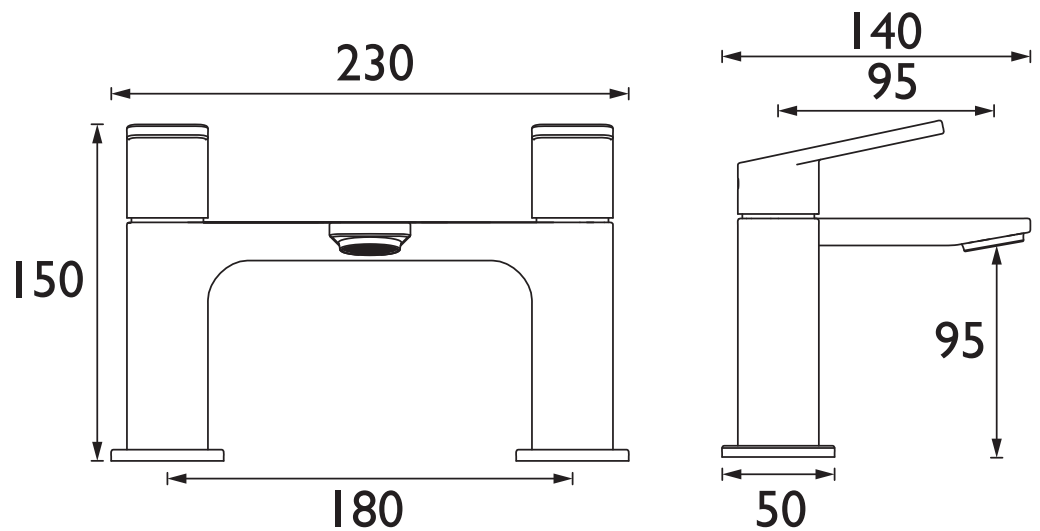

Product Certifications:

WRAS Cert. Number: 2309900
WRAS Expiry Date: 30/09/2028

For more products, visit our website:
<http://www.bristan.com>

Specification

Product Type:	Bathroom Taps
Main Construction Material:	Brass
Mount Type:	Deck
Handle Type:	Flat Angled
Connection Inlet:	3/4" BSP
Connection Outlet:	M24 Recessed Honeycomb Aerator
Number of Tap Holes:	2
Valve/Cartridge Type:	3/4" Short Stem Ceramic Disc Valve
Plumbing System Requirements:	Suitable for all plumbing systems
Minimum Dynamic Pressure (bar):	0.2 bar
Maximum Dynamic Pressure (bar):	5 bar
Maximum Hot Water Temperature °C:	60°C
Maximum Static Pressure (bar):	10 bar
Flow Type:	Single
Isolation Included:	No

Dimensions (measurements in mm)

Flow Rates (l/min)

System Pressure (bar)	0.2	0.5	1	2	3	5
FRM BF BLK (mixed)	13.9	22.4	32.1	44.6	54.6	70.5

TECHNICAL DATA SHEET

BRISTAN

D2.1