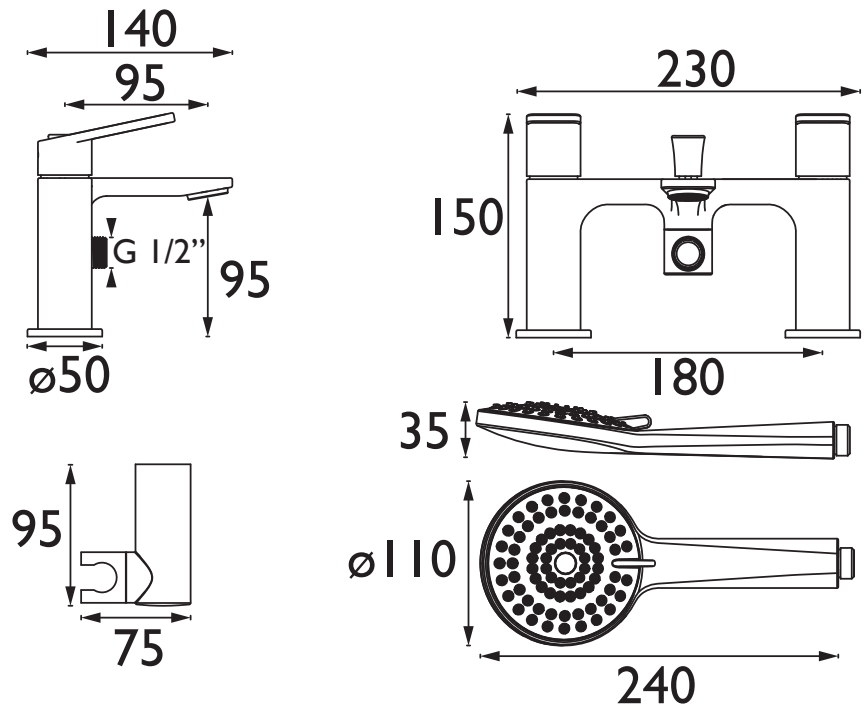

FRM BSM BB

FRAMMENTO Tap Range Frammento Bath Shower Mixer Brushed Brass

Features:

- Long life 1/4 turn ceramic disc valves for added durability and smooth control.
- Robust metal fixing nut to secure the tap in place reducing the risk of loosening over time.
- On-trend brushed brass finish to make a statement in your bathroom.
- Rub clean handset - limescale and debris build-up is quickly and easily removed by rubbing a finger or a cloth over the nozzles.
- 10-year parts and 1 year labour guarantee for peace of mind.
- Also available in chrome, black and gun metal.
- Co-ordinating Bathroom taps, Recess shower and Accessories available.

Product Certifications:

Kiwa Certification No: 2312720
Kiwa Expiry Date: 11/12/2028

WRAS Certification No: 2312356
WRAS Expiry Date: 31/12/2028

Specification

Product Type:	Bathroom Taps
Main Construction Material:	Brass
Mount Type:	Deck
Handle Type:	Flat Angled
Connection Inlet:	3/4" BSP
Connection Outlet:	M24 Recessed Honeycomb Aerator
Number of Tap Holes:	2
Valve/Cartridge Type:	3/4" Short Stem Ceramic Disc Valve
Plumbing System Requirements:	Suitable for all plumbing systems
Minimum Dynamic Pressure (bar):	0.3 bar
Maximum Dynamic Pressure (bar):	5 bar
Maximum Hot Water Temperature °C:	60°C
Maximum Static Pressure (bar):	10 bar
Flow Type:	Single
Isolation Included:	No

Dimensions (measurements in mm)

Flow Rates (l/min)

System Pressure (bar)	0.3	0.5	1	2	3	5
Through Bath Filler (mixed)	9.6	15.8	23.4	33.4	40.7	52.5
Through Handset (mixed)	3.9	5.1	7.5	11	14	18.6

TECHNICAL DATA SHEET