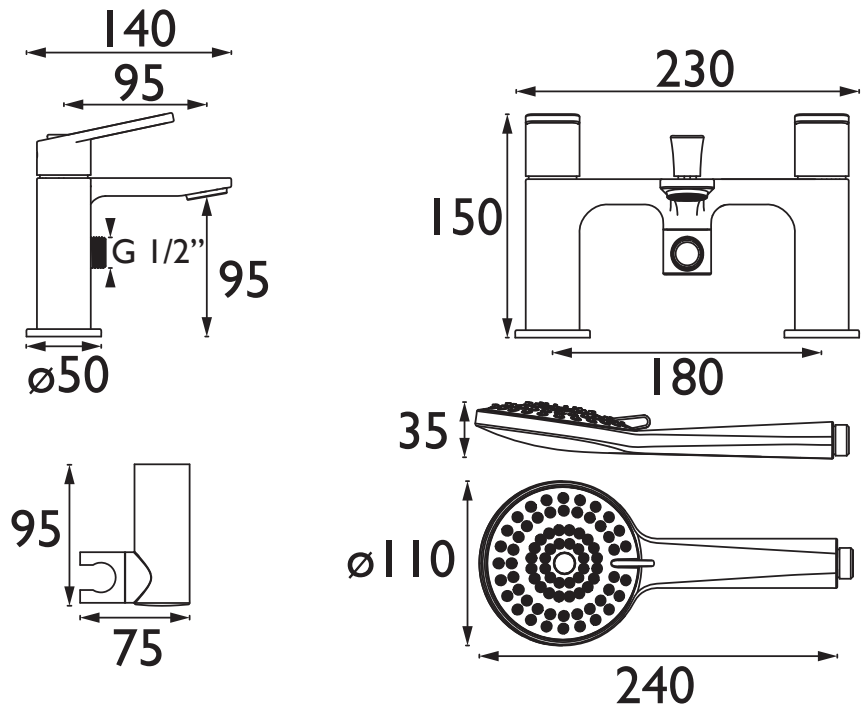

FRM BSM BLK

FRAMMENTO Tap Range Frammento Bath Shower Mixer Black

Specification

Product Type:	Bathroom Taps
Main Construction Material:	Brass
Mount Type:	Deck
Handle Type:	Flat Angled
Connection Inlet:	3/4" BSP
Connection Outlet:	M24 Recessed Honeycomb Aerator
Number of Tap Holes:	2
Valve/Cartridge Type:	3/4" Short Stem Ceramic Disc Valve
Plumbing System Requirements:	Suitable for all plumbing systems
Minimum Dynamic Pressure (bar):	0.3 bar
Maximum Dynamic Pressure (bar):	5 bar
Maximum Hot Water Temperature °C:	60°C
Maximum Static Pressure (bar):	10 bar
Flow Type:	Single
Isolation Included:	No

Product Certifications:

Kiwa Certification No: 2312720
Kiwa Expiry Date: 11/12/2028

WRAS Certification No: 2312356
WRAS Expiry Date: 31/12/2028

Dimensions (measurements in mm)

Flow Rates (l/min)

System Pressure (bar)	0.3	0.5	1	2	3	5
Through Bath Filler (mixed)	9.6	15.8	23.4	33.4	40.7	52.5
Through Handset (mixed)	3.9	5.1	7.5	11	14	18.6