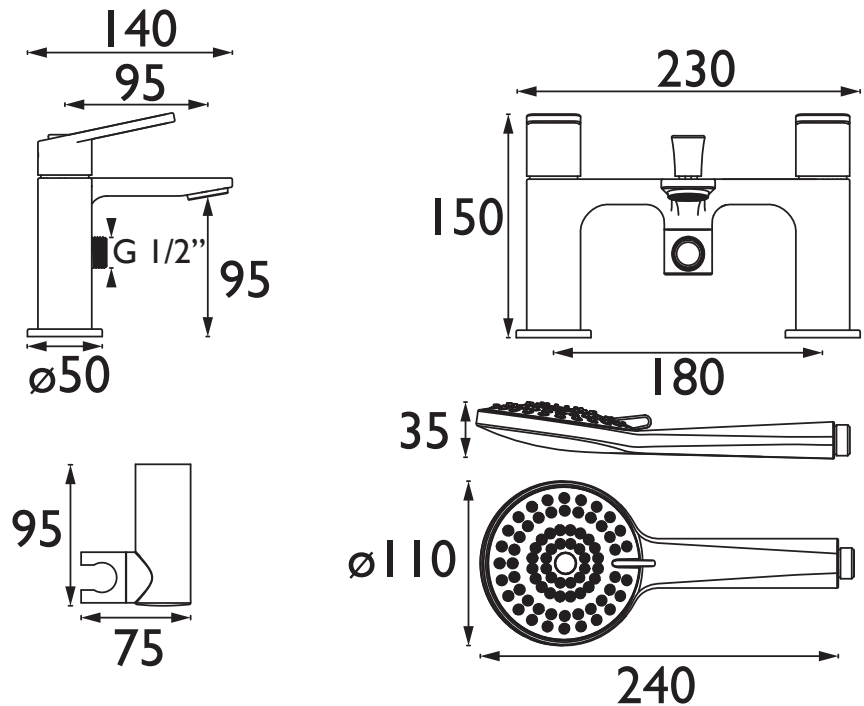

FRM BSM C

FRAMMENTO Tap Range

Frammento Bath Shower
Mixer Chrome

Features:

- Long life 1/4 turn ceramic disc valves for added durability and smooth control.
- Robust metal fixing nut to secure the tap in place reducing the risk of loosening over time.
- A hard-wearing, flawless, scratch resistant chrome finish that lasts for years. Salt spray tested to ensure added durability.
- Rub clean handset - limescale and debris build-up is quickly and easily removed by rubbing a finger or a cloth over the nozzles.
- 10-year parts and 1 year labour guarantee for peace of mind.
- Also available in black, brushed brass and gun metal.
- Co-ordinating Bathroom taps available.

Product Certifications:

Kiwa Certification No: 2312720
Kiwa Expiry Date: 11/12/2028

WRAS Certification No: 2312356
WRAS Expiry Date: 31/12/2028

Specification

Product Type:	Bathroom Taps
Main Construction Material:	Brass
Mount Type:	Deck
Handle Type:	Flat Angled
Connection Inlet:	3/4" BSP
Connection Outlet:	M24 Recessed Honeycomb Aerator
Number of Tap Holes:	2
Valve/Cartridge Type:	3/4" Short Stem Ceramic Disc Valve
Plumbing System Requirements:	Suitable for all plumbing systems
Minimum Dynamic Pressure (bar):	0.3 bar
Maximum Dynamic Pressure (bar):	5 bar
Maximum Hot Water Temperature °C:	60°C
Maximum Static Pressure (bar):	10 bar
Flow Type:	Single
Isolation Included:	No

Dimensions (measurements in mm)

Flow Rates (l/min)

System Pressure (bar)	0.3	0.5	1	2	3	5
Through Bath Filler (mixed)	9.6	15.8	23.4	33.4	40.7	52.5
Through Handset (mixed)	3.9	5.1	7.5	11	14	18.6

TECHNICAL DATA SHEET