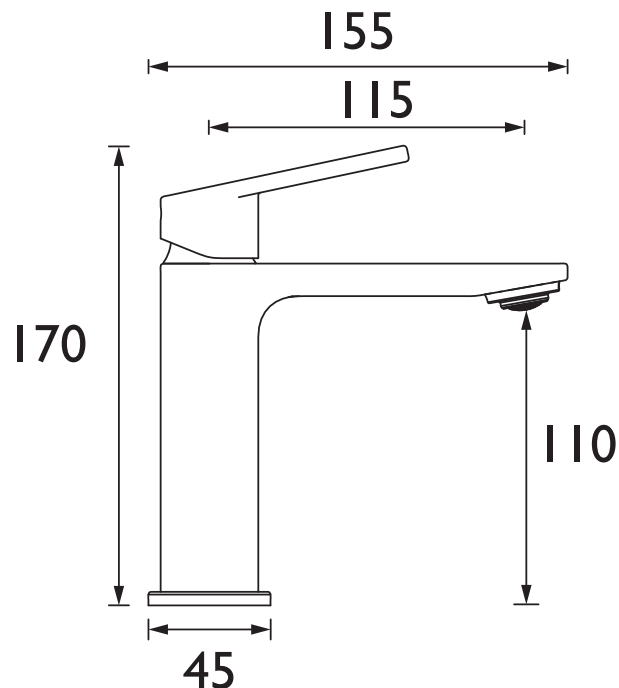

Dimensions (measurements in mm)

Flow Rates (l/min)

System Pressure (bar)	0.5	0.5	1	2	3	5
FRM ES BAS BB (mixed)	2.6	2.6	3.7	4.6	4.7	5

TECHNICAL
DATA
SHEET

BRISTAN

D2