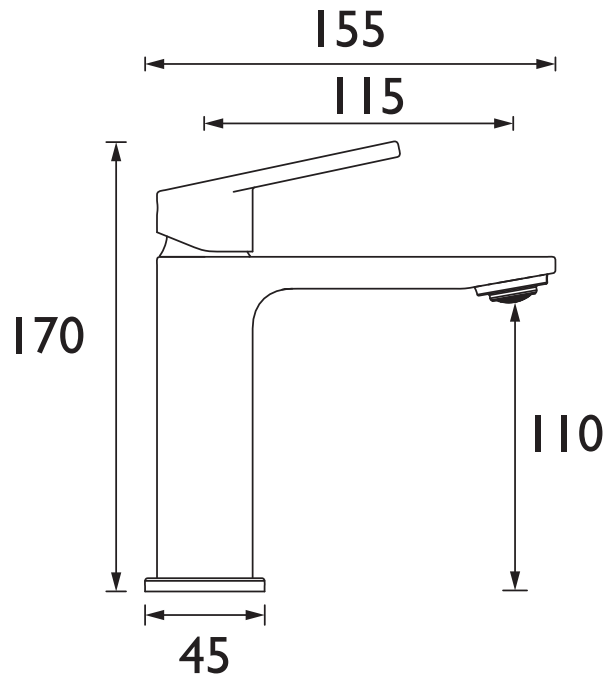

FRM ES BAS BLK

FRAMMENTO Tap Range Frammento Eco Start Basin Mixer with Clicker Waste Black

Features:

- Eco Start technology saves energy by having cold water as the default central start position of the tap handle. Hot water is only activated when the tap lever is moved from the central position, so your boiler is not unnecessarily fired up.
- This tap has a flow regulator, which limits the flow of water to 5 litres per minute, reducing the amount of water you use.
- Long life ceramic cartridge for added durability and smooth control.
- Everything you need in the box including flexible tails and clicker waste so nothing to buy separately.
- On-trend matt black finish to make a statement in your bathroom or WC.

Product Certifications:

WRAS Certificate No: 2307905
WRAS Expiry Date: 31/07/2028

Specification

Product Type:	Bathroom Taps
Main Construction Material:	Brass
Mount Type:	Deck
Handle Type:	Lever
Connection Inlet:	1/2" BSP Flexible Tails
Connection Outlet:	M24 5lpm Coin-Slot Aerator
Number of Tap Holes:	1
Valve/Cartridge Type:	28mm Eco-Start Cartridge
Plumbing System Requirements:	Suitable for all plumbing systems
Minimum Dynamic Pressure (bar):	0.5 bar
Maximum Dynamic Pressure (bar):	5 bar
Maximum Hot Water Temperature °C:	60°C
Maximum Static Pressure (bar):	10 bar
Flow Type:	Single
Isolation Included:	No

Dimensions (measurements in mm)

Flow Rates (l/min)

System Pressure (bar)	0.5	0.5	1	2	3	5
FRM ES BAS BLK (mixed)	2.6	2.6	3.7	4.6	4.7	5

TECHNICAL DATA SHEET

BRISTAN

D2