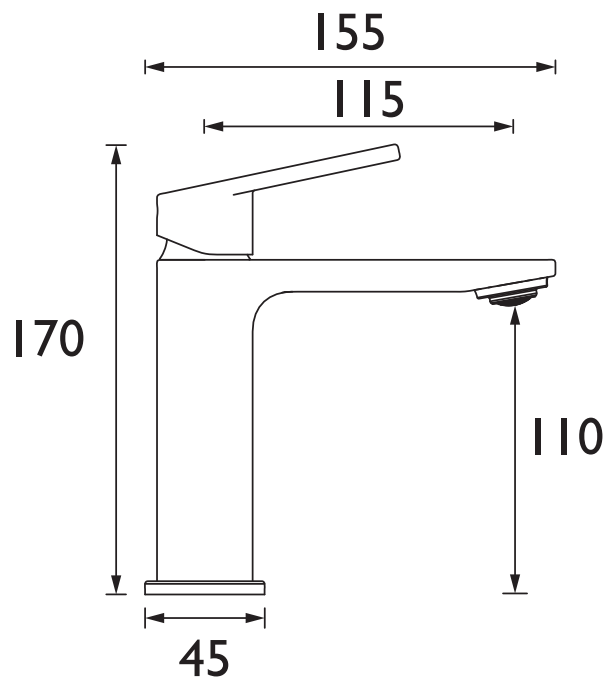

### Specification

<b>Product Type:</b>	Bathroom Taps
<b>Main Construction Material:</b>	Brass
<b>Mount Type:</b>	Deck
<b>Handle Type:</b>	Lever
<b>Connection Inlet:</b>	1/2" BSP Flexible Tails
<b>Connection Outlet:</b>	M24 5lpm Coin-Slot Aerator
<b>Number of Tap Holes:</b>	1
<b>Valve/Cartridge Type:</b>	28mm Eco-Start Cartridge
<b>Plumbing System Requirements:</b>	Suitable for all plumbing systems
<b>Minimum Dynamic Pressure (bar):</b>	0.5 bar
<b>Maximum Dynamic Pressure (bar):</b>	5 bar
<b>Maximum Hot Water Temperature °C:</b>	60°C
<b>Maximum Static Pressure (bar):</b>	10 bar
<b>Flow Type:</b>	Single
<b>Isolation Included:</b>	No

### Dimensions (measurements in mm)