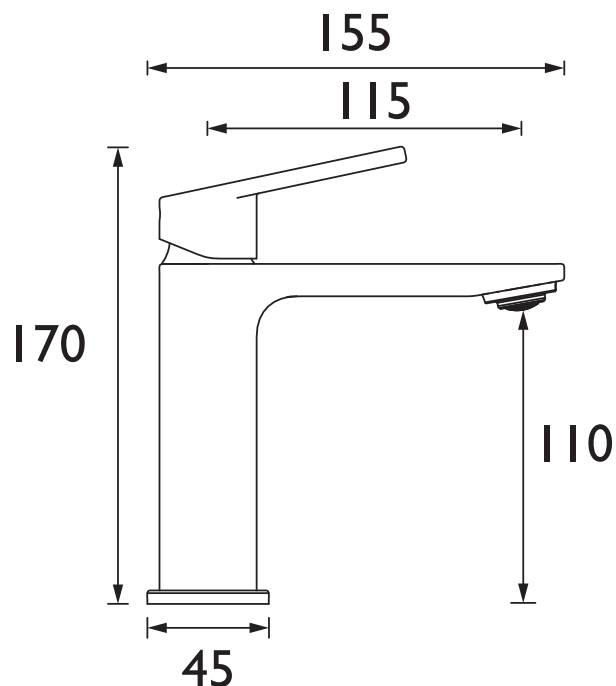

FRM ES BAS GM

FRAMMENTO Tap Range

Frammento Eco Start Basin Mixer
with Clicker Waste Gun Metal Grey

Features:

- Eco Start technology saves energy by having cold water as the default central start position of the tap handle. Hot water is only activated when the tap lever is moved from the central position, so your boiler is not unnecessarily fired up.
- This tap has a flow regulator, which limits the flow of water to 5 litres per minute, reducing the amount of water you use.
- Long life ceramic cartridge for added durability and smooth control.
- Everything you need in the box including flexible tails and clicker waste so nothing to buy separately.
- Available in a Gun Metal Grey finish to add depth and contrast to your bathroom or WC.

Product Certifications:

WRAS Certificate No: 2307905
WRAS Expiry Date: 31/07/2028

Specification

Product Type:	Bathroom Taps
Main Construction Material:	Brass
Mount Type:	Deck
Handle Type:	Lever
Connection Inlet:	1/2" BSP Flexible Tails
Connection Outlet:	M24 5lpm Coin-Slot Aerator
Number of Tap Holes:	1
Valve/Cartridge Type:	28mm Eco-Start Cartridge
Plumbing System Requirements:	Suitable for all plumbing systems
Minimum Dynamic Pressure (bar):	0.5 bar
Maximum Dynamic Pressure (bar):	5 bar
Maximum Hot Water Temperature °C:	60°C
Maximum Static Pressure (bar):	10 bar
Flow Type:	Single
Isolation Included:	No

Dimensions (measurements in mm)

Flow Rates (l/min)

System Pressure (bar)	0.5	0.5	1	2	3	5
FRM ES BAS GM (mixed)	2.6	2.6	3.7	4.6	4.7	5

TECHNICAL
DATA
SHEET

BRISTAN

D2