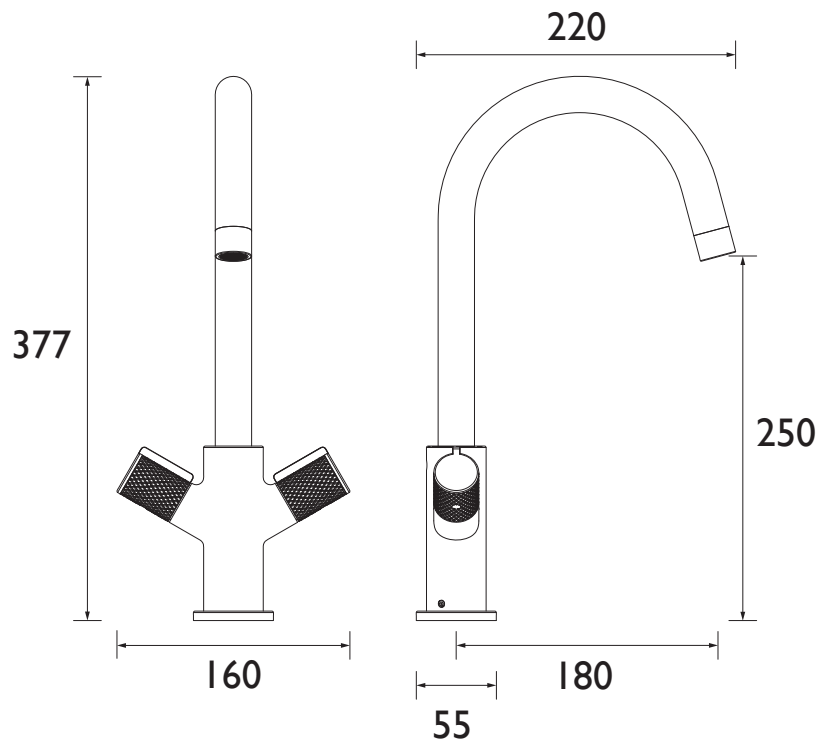

FRN EFSNK BB

FERN Tap Range Fern Easyfit Mono Sink Mixer Brushed Brass

Features:

- Unique patented top fix design, for simple installation from above the sink
- Simply drop and twist the top fix base into the tap hole from above, and lock into place with the Allen key provided
- Two supplied isolation valves and flexi tails mean you can connect to the water supply at this point and isolate the base
- Push the tap on to the base and secure into position with the supplied Easyfit tool and screws
- Everything you need in the box including an Allen key, isolation valves, Top Fix Easyfit base, Easyfit tool and flexi tails

Product Certifications:

WRAS Certificate No: 240403007
WRAS Expiry Date: 30/04/2029

For more products, visit our website:
<http://www.bristan.com>

Specification

Product Type:	Kitchen Taps
Main Construction Material:	Brass
Mount Type:	Deck
Handle Type:	Round
Connection Inlet:	1/2" BSP Flexible Tails
Connection Outlet:	Housed M22 8L/M Aerator
Number of Tap Holes:	1
Valve/Cartridge Type:	1/2" Ceramic Disc Valves
Plumbing System Requirements:	Suitable for all plumbing systems
Minimum Dynamic Pressure (bar):	0.3 bar
Maximum Dynamic Pressure (bar):	5 bar
Maximum Hot Water Temperature °C:	65°C
Maximum Static Pressure (bar):	10 bar
Flow Type:	Single Flow
Isolation Included:	Yes

Dimensions (measurements in mm)

Flow Rates (l/min)

System Pressure (bar)	0.3	0.5	1	2	3	5
FRN EFSNK BB (mixed)	2.2	4.4	6.3	8.4	8.4	8.4

TECHNICAL DATA SHEET

BRISTAN

D1.1