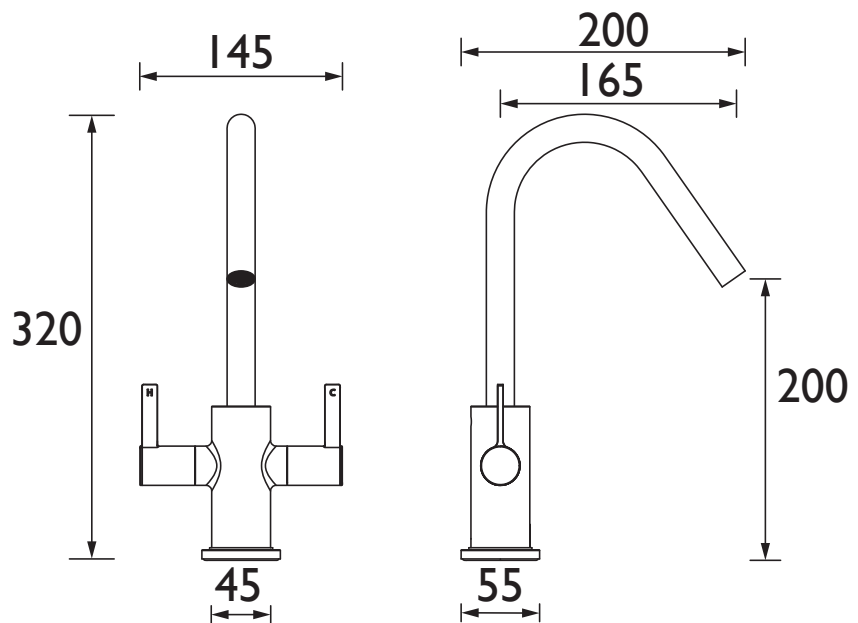

CSH EFSNK BB

CASHEW Tap Range Cashew Easyfit Monobloc Sink Mixer Brushed Brass

Features:

- Unique patented top fix design, for simple installation from above the sink.
- Simply drop and twist the top fix base into the tap hole from above, and lock into place with the Allen key provided.
- Two supplied isolation valves and flexi tails mean you can connect to the water supply at this point and isolate the base.
- Push the tap on to the base and secure into position with the supplied Easyfit tool and screws.
- Everything you need in the box including an Allen key, isolation valves, Top Fix Easyfit base, Easyfit tool and flexi tails
- Swivel spout for easy use
- Long life 1/4 turn ceramic disc valves for added durability and smooth control.
- High quality metal fixings for security and durability
- Also available in other finishes.
- 10 year parts and 1 year labour guarantee for peace of mind.

Product Certifications:

WRAS Cert. Number: 2109916
WRAS Expiry Date: 30/09/2026

Specification

Product Type:	Kitchen Taps
Main Construction Material:	Brass
Mount Type:	Deck
Handle Type:	Lever
Connection Inlet:	1/2" BSP Flexible Tails
Connection Outlet:	Anti-Splash
Number of Tap Holes:	1
Valve/Cartridge Type:	1/2" Ceramic Disc Valve
Plumbing System Requirements:	Suitable for all plumbing systems
Minimum Dynamic Pressure (bar):	0.5 bar
Maximum Dynamic Pressure (bar):	5.0 bar
Maximum Hot Water Temperature °C:	65°C
Maximum Static Pressure (bar):	10 bar
Flow Type:	Single
Isolation Included:	Yes

Dimensions (measurements in mm)

Flow Rates (l/min)

System Pressure (bar)	0.5	1	2	3	5
CSH EFSNK BB (mixed)	3.4	5.6	9.2	11.8	16.7

TECHNICAL DATA SHEET

BRISTAN

D2