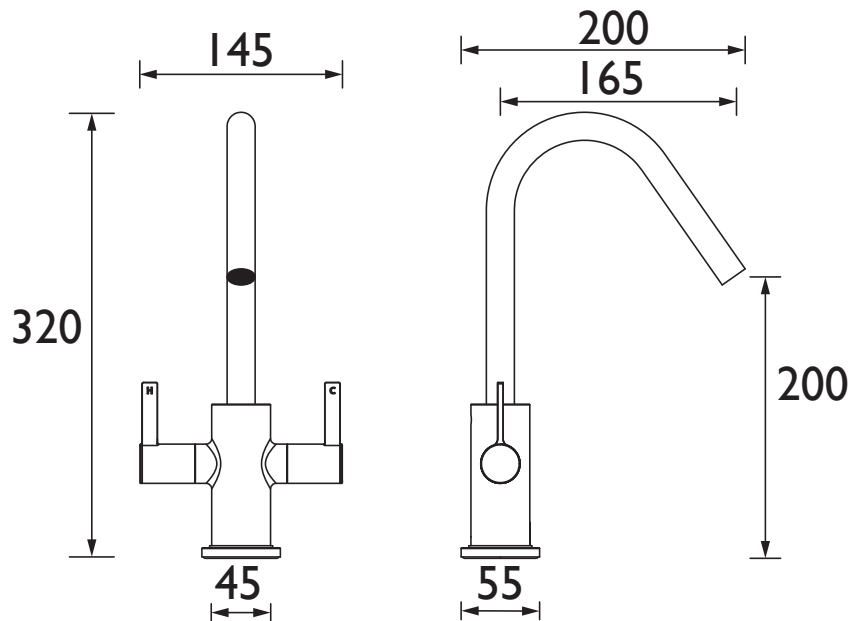

### Features:

- Unique patented top fix design, for simple installation from above the sink.
- Simply drop and twist the top fix base into the tap hole from above, and lock into place with the Allen key provided.
- Two supplied isolation valves and flexi tails mean you can connect to the water supply at this point and isolate the base.
- Push the tap on to the base and secure into position with the supplied Easyfit tool and screws.
- Everything you need in the box including an Allen key, isolation valves, Top Fix Easyfit base, Easyfit tool and flexi tails
- Swivel spout for easy use
- Long life 1/4 turn ceramic disc valves for added durability and smooth control.
- High quality metal fixings for security and durability
- Also available in other finishes.
- 10 year parts and 1 year labour guarantee for peace of mind.

### Specification

Product Type:	Kitchen Taps
Main Construction Material:	Brass
Mount Type:	Deck
Handle Type:	Lever
Connection Inlet:	1/2" BSP Flexible Tails
Connection Outlet:	Anti-Splash
Number of Tap Holes:	1
Valve/Cartridge Type:	1/2" Ceramic Disc Valve
Plumbing System Requirements:	Suitable for all plumbing systems
Minimum Dynamic Pressure (bar):	0.5 bar
Maximum Dynamic Pressure (bar):	5.0 bar
Maximum Hot Water Temperature °C:	65°C
Maximum Static Pressure (bar):	10 bar
Flow Type:	Single
Isolation Included:	Yes

### Dimensions (measurements in mm)