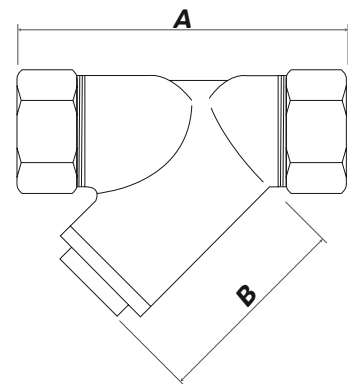

Product

YPCART1550 - 15mm Y-Pattern Strainer Cartridge (50 Micron)
 YPCART2250 - 22mm Y-Pattern Strainer Cartridge (50 Micron)

YPS085815100 - 15mm Y-Pattern Strainer (100 Micron)
 YPS085822100 - 22mm Y-Pattern Strainer (100 Micron)
 YPS085828100 - 28mm Y-Pattern Strainer (100 Micron)
 YPS0858050100 - 1/2" F x F Y-Pattern Strainer (100 Micron)
 YPS0858075100 - 3/4" F x F Y-Pattern Strainer (100 Micron)
 YPS0858100100 - 1" F x F Y-Pattern Strainer (100 Micron)
 YPS0858125100 - 1 1/4" F x F Y-Pattern Strainer (100 Micron)
 YPS0858150100 - 1 1/2" F x F Y-Pattern Strainer (100 Micron)
 YPS0858200100 - 2" F x F Y-Pattern Strainer (100 Micron)

YPS085815800 - 15mm Y-Pattern Strainer (800 Micron)
 YPS085822800 - 22mm Y-Pattern Strainer (800 Micron)
 YPS085828800 - 28mm Y-Pattern Strainer (800 Micron)
 YPS0858050800 - 1/2" F x F Y-Pattern Strainer (800 Micron)
 YPS0858075800 - 3/4" F x F Y-Pattern Strainer (800 Micron)
 YPS0858100800 - 1" F x F Y-Pattern Strainer (800 Micron)
 YPS0858125800 - 1 1/4" F x F Y-Pattern Strainer (800 Micron)
 YPS0858150800 - 1 1/2" F x F Y-Pattern Strainer (800 Micron)
 YPS0858200800 - 2" F x F Y-Pattern Strainer (800 Micron)

Technical Specification

Max Inlet Pressure (static): 16 Bar
 Max Inlet Temperature: 100°C
 Fluid Type: Water

Connection	A	B
15mm	77	57
22mm	93	70
28mm	114	78

Connection	A	B
1/2" FxF	44	57
3/4" FxF	53	70
1" FxF	56	78
1 1/4" FxF	70	97
1 1/2" FxF	80	106
2" FxF	95	126