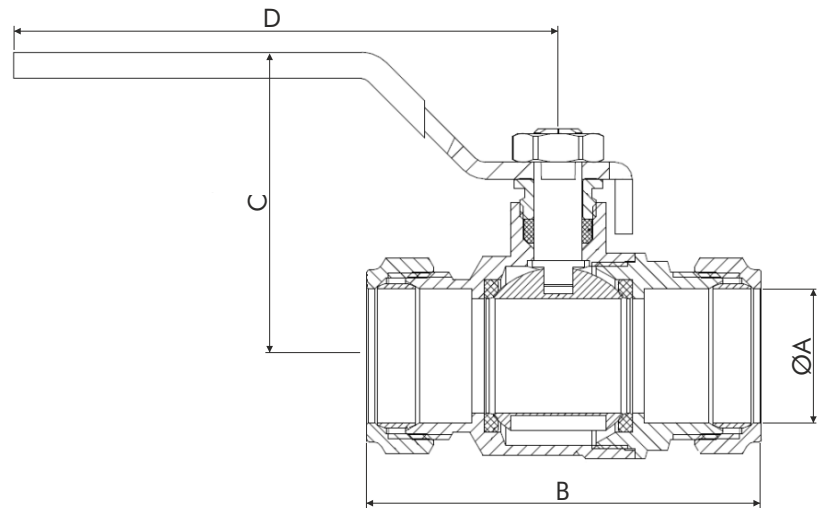

### DESCRIPTION:

15mm Full Bore Compression  
Ball Valve with Butterfly Handle

22mm Full Bore Compression  
Ball Valve with Butterfly Handle

28mm Full Bore Compression  
Ball Valve with Butterfly Handle

15mm Full Bore Compression  
Ball Valve with Lever Handle

22mm Full Bore Compression  
Ball Valve with Lever Handle

28mm Full Bore Compression  
Ball Valve with Lever Handle

**Note: Supplied with both a red & blue handle**

### Technical Specification

Max Operating Pressure	25 Bar
Maximum Inlet Temperature	110°

Size	A	B	C	D
15mm	15	63.5	49	35
22mm	22	80	49	39
28mm	28	82.5	65.5	52

Size	A	B	C	D
15mm	15	63.5	47.5	86
22mm	22	80	51.5	86
28mm	28	82.5	63.5	114