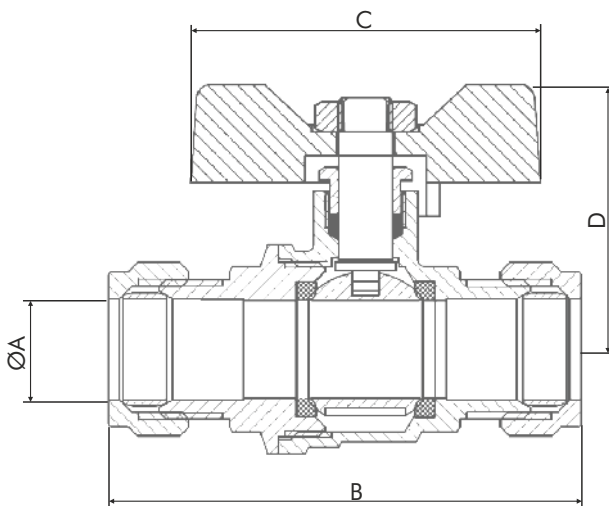

### DESCRIPTION:

15mm Full Bore Compression  
Ball Valve with Butterfly Handle

22mm Full Bore Compression  
Ball Valve with Butterfly Handle

28mm Full Bore Compression  
Ball Valve with Butterfly Handle

15mm Full Bore Compression  
Ball Valve with Lever Handle

22mm Full Bore Compression  
Ball Valve with Lever Handle

28mm Full Bore Compression  
Ball Valve with Lever Handle

**Note: Supplied with both a red & blue handle**

### Technical Specification

Max Operating Pressure	25 Bar
Maximum Inlet Temperature	110°

Size	A	B	C	D
15mm	15	63.5	49	35
22mm	22	80	49	39
28mm	28	82.5	65.5	52

Size	A	B	C	D
15mm	15	63.5	47.5	86
22mm	22	80	51.5	86
28mm	28	82.5	63.5	114