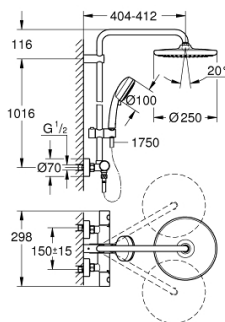

### PRODUCT DESCRIPTION

- Colour: Chrome
- Consisting of:
  - horizontal swivable 390 mm projection shower arm
  - exposed thermostatic showerwith Aquadimmer function
  - allows change between:
    - head shower Tempesta 250 (26 666)
    - spray pattern:
      - Rain
      - head shower with white rear cover
    - with ball joint
    - rotation angle  $\pm 10^\circ$
  - GROHE Water Saving 9.5 l/min flow limiter
  - hand shower Tempesta Cosmopolitan 100 (27 571 001)
  - 2 spray patterns:
    - Rain, Jet
    - GROHE Water Saving 5.7 l/min. flow limiter
  - adjustable height via gliding element
  - RotaflexTwistStop shower hose 1750 mm 1/2" x 1/2" (28 410)
  - GROHE Water Saving - Less water, perfect flow
  - GROHE TurboStat compact cartridge with wax thermoelement
  - GROHE SafeStop safety button at 38°C(calibration required)
  - GROHE SafeStop Plus optional temperature limiter at 43°C included
  - GROHE DreamSpray perfect spray pattern
  - GROHE Long-Life finish
  - SpeedClean anti-limescale system
  - Inner WaterGuide for a longer life
  - TwistStop preventing the hose from twisting
  - suitable for instantaneous heaters from 18 kW/h
  - minimum flow rate 7 l/min.
  - optional upgrade: GROHE EasyReach tray (26 362)
  - professional edition