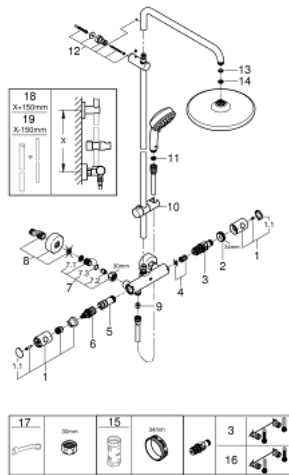

26 670 000 TEMPESTA COSMOPOLITAN SYSTEM 250 SHOWER SYSTEM WITH THERMOSTAT FOR WALL MOUNTING

SPARE PARTS, February 2019 – now

- 1: Metal handle 1/2" (Spare part-nr. 47984000)
- 1.1: Cover Cap (Spare part-nr. 6458500M)
- 2: retaining ring (Spare part-nr. 47743000)
- 3: Thermostatic compact cartridge 1/2" (Spare part-nr. 47439000)
- 4: Sound absorber (Spare part-nr. 47398000)
- 5: Water flow (Spare part-nr. 47751000)
- 6: Aquadimmer (Spare part-nr. 12433000)
- 7: Non-return valve (Spare part-nr. 47189000)
- 7.1: Filter (Spare part-nr. 0726400M)
- 7.2: Non-return valve (Spare part-nr. 08565000)
- 7.3: O-Ring Ø17 x Ø2 (Spare part-nr. 0305500M)
- 8: S-union (Spare part-nr. 12662000)
- 9: Non-return valve (Spare part-nr. 08565000)
- 10: Sliding piece (Spare part-nr. 12140000)
- 11: Strainer (Spare part-nr. 0700200M)
- 12: Outlet shower holder (Spare part-nr. 48423000)
- 13: Fibre seal dia. Ø 18,5 x Ø 12 x 2 (Spare part-nr. 0138900M)
- 14: Strainer (Spare part-nr. 48007000)
- 15: Socket Spanner (Spare part-nr. 19332000)*
- 16: GROHE TurboStat cartridge 1/2" (Spare part-nr. 47175000)*
- 17: Special Spanner (Spare part-nr. 19377000)*
- 18: Shower system pipe for retrofitting (Spare part-nr. 48053000)*
- 19: Shower system pipe for retrofitting (Spare part-nr. 48054000)*

* Optional accessories