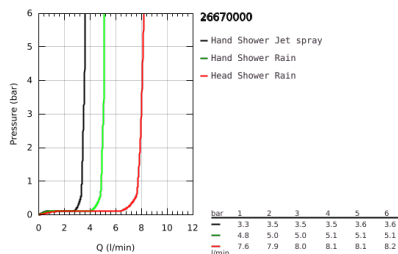

## 26 670 000 TEMPESTA COSMOPOLITAN SYSTEM 250 SHOWER SYSTEM WITH THERMOSTAT FOR WALL MOUNTING

### PRODUCT DESCRIPTION

- Colour: Chrome
- Consisting of:
  - horizontal swivable 390 mm projection shower arm
  - exposed thermostatic showerwith Aquadimmer function
  - allows change between:
    - head shower Tempesta 250 (26 666)
    - spray pattern:
      - Rain
      - head shower with white rear cover
    - with ball joint
    - rotation angle  $\pm 10^\circ$
  - GROHE Water Saving 9.5 l/min flow limiter
  - hand shower Tempesta Cosmopolitan 100 (27 571 001)
  - 2 spray patterns:
    - Rain, Jet
    - GROHE Water Saving 5.7 l/min. flow limiter
  - adjustable height via gliding element
  - RotaflexTwistStop shower hose 1750 mm 1/2" x 1/2" (28 410)
  - GROHE Water Saving - Less water, perfect flow
  - GROHE TurboStat compact cartridge with wax thermoelement
  - GROHE SafeStop safety button at 38°C(calibration required)
  - GROHE SafeStop Plus optional temperature limiter at 43°C included
  - GROHE DreamSpray perfect spray pattern
  - GROHE Long-Life finish
  - SpeedClean anti-limescale system
  - Inner WaterGuide for a longer life
  - TwistStop preventing the hose from twisting
  - suitable for instantaneous heaters from 18 kW/h
  - minimum flow rate 7 l/min.
  - optional upgrade: GROHE EasyReach tray (26 362)
  - professional edition