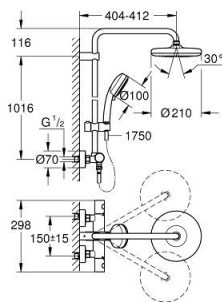

27 922 001 TEMPESTA COSMOPOLITAN SYSTEM 210 SHOWER SYSTEM WITH THERMOSTAT FOR WALL MOUNTING

PRODUCT DESCRIPTION

- Colour: Chrome
- Consisting of:
 - horizontal swivable 390 mm projection shower arm
 - exposed thermostatic shower with Aquadimmer function
 - allows change between:
 - head shower Tempesta 210 (26 408)
 - Rain spray pattern
 - with ball joint
 - rotation angle $\pm 15^\circ$
 - hand shower Tempesta Cosmopolitan 100 (27 571 001)
- 2 spray patterns:
 - Rain, Jet
- adjustable height via gliding element
- RotaflexTwistStop shower hose 1750 mm 1/2" x 1/2" (28 410)
- GROHE TurboStat compact cartridge with wax thermoelement
- GROHE SafeStop safety button at 38°C (calibration required)
- GROHE SafeStop Plus optional temperature limiter at 43°C included
- GROHE DreamSpray perfect spray pattern
- GROHE Long-Life finish
- SpeedClean anti-limescale system
- Inner WaterGuide for a longer life
- TwistStop preventing the hose from twisting
- suitable for instantaneous heaters from 18 kW/h
- minimum flow rate 7 l/min.
- optional upgrade: GROHE EasyReach tray (26 362)