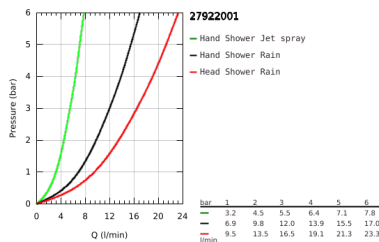

27 922 001 TEMPESTA COSMOPOLITAN SYSTEM 210 SHOWER SYSTEM WITH THERMOSTAT FOR WALL MOUNTING

PRODUCT DESCRIPTION

- Colour: Chrome
- Consisting of:
 - horizontal swivable 390 mm projection shower arm
 - exposed thermostatic shower with Aquadimmer function
 - allows change between:
 - head shower Tempesta 210 (26 408)
 - Rain spray pattern
 - with ball joint
 - rotation angle $\pm 15^\circ$
 - hand shower Tempesta Cosmopolitan 100 (27 571 001)
- 2 spray patterns:
 - Rain, Jet
- adjustable height via gliding element
- RotaflexTwistStop shower hose 1750 mm 1/2" x 1/2" (28 410)
- GROHE TurboStat compact cartridge with wax thermoelement
- GROHE SafeStop safety button at 38°C (calibration required)
- GROHE SafeStop Plus optional temperature limiter at 43°C included
- GROHE DreamSpray perfect spray pattern
- GROHE Long-Life finish
- SpeedClean anti-limescale system
- Inner WaterGuide for a longer life
- TwistStop preventing the hose from twisting
- suitable for instantaneous heaters from 18 kW/h
- minimum flow rate 7 l/min.
- optional upgrade: GROHE EasyReach tray (26 362)