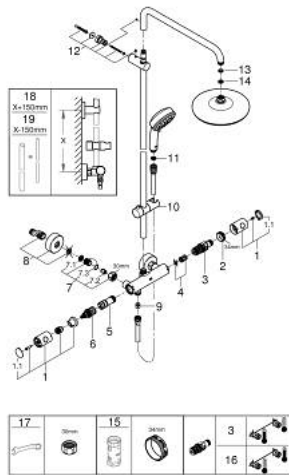

27 922 001 TEMPESTA COSMOPOLITAN SYSTEM 210 SHOWER SYSTEM WITH THERMOSTAT FOR WALL MOUNTING

SPARE PARTS, April 2018 – now

1. 1: Metal handle 1/2" (Spare part-nr. 47984000)
   - 1.1: Cover Cap (Spare part-nr. 6458500M)
   - 2: retaining ring (Spare part-nr. 47743000)
   - 3: Thermostatic compact cartridge 1/2" (Spare part-nr. 47439000)
   - 4: Sound absorber (Spare part-nr. 47398000)
   - 5: Water flow (Spare part-nr. 47751000)
   - 6: Aquadimmer (Spare part-nr. 12433000)
   - 7: Non-return valve (Spare part-nr. 47189000)
   - 7.1: Filter (Spare part-nr. 0726400M)
   - 7.2: Non-return valve (Spare part-nr. 08565000)
   - 7.3: O-Ring Ø17 x Ø2 (Spare part-nr. 0305500M)
   - 8: S-union (Spare part-nr. 12662000)
   - 9: Non-return valve (Spare part-nr. 08565000)
   - 10: Sliding piece (Spare part-nr. 12140000)
   - 11: Strainer (Spare part-nr. 0700200M)
   - 12: Outlet shower holder (Spare part-nr. 48423000)
   - 13: Fibre seal dia. Ø 18,5 x Ø 12 x 2 (Spare part-nr. 0138900M)
   - 14: Strainer (Spare part-nr. 48007000)
   - 15: Socket Spanner (Spare part-nr. 19332000)*
   - 16: GROHE TurboStat cartridge 1/2" (Spare part-nr. 47175000)*
   - 17: Special Spanner (Spare part-nr. 19377000)*
   - 18: Shower system pipe for retrofitting (Spare part-nr. 48053000)*
   - 19: Shower system pipe for retrofitting (Spare part-nr. 48054000)*
2. Optional accessories