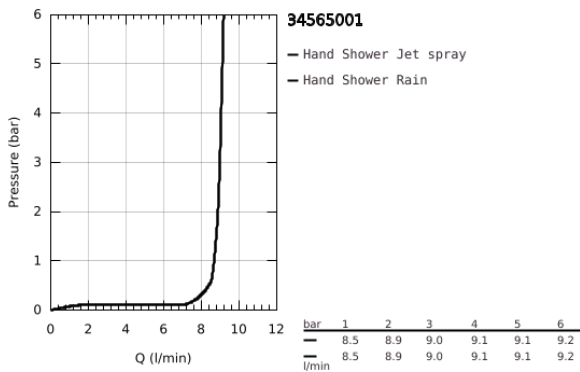

34 565 001 **GROHTHERM 800 THERMOSTATIC SHOWER MIXER 1/2" WITH SHOWER SET**

PRODUCT DESCRIPTION

- Colour: Chrome
- Consisting of:
- Grohtherm 800 thermostatic shower mixer 1/2"
- (34 558 000)
- Tempesta shower rail set 2 sprays, 600 mm (27 598)

34 565 001 **GROHTHERM 800 THERMOSTATIC SHOWER MIXER 1/2" WITH SHOWER SET**

34 565 001 GROHTHERM 800 THERMOSTATIC SHOWER MIXER 1/2" WITH SHOWER SET

SPARE PARTS, April 2017 – now

- 1: Temperature control handle (Spare part-nr. 47981000)
- 2: retaining ring (Spare part-nr. 47743000)
- 3: Thermostatic compact cartridge 1/2" (Spare part-nr. 47439000)
- 4: Shut-off handle (Spare part-nr. 47980000)
- 5: Ceramic headpart, 1/2" (Spare part-nr. 45346000)
- 5.1: O-Ring Ø18,2 x Ø1,7 (Spare part-nr. 0392400M)
- 6: Non-return valve (Spare part-nr. 08565000)
- 7: Non-return valve (Spare part-nr. 47189000)
- 7.1: Filter (Spare part-nr. 0726400M)
- 7.2: Non-return valve (Spare part-nr. 08565000)
- 7.3: O-Ring Ø17 x Ø2 (Spare part-nr. 0305500M)
- 8: S-union (Spare part-nr. 12075000)
- 8.1: Sealing washer (Spare part-nr. 0138600M)
- 8.2: Escutcheon (Spare part-nr. 0221000M)
- 9: Sliding piece (Spare part-nr. 48099000)
- 10: Outlet shower holder (Spare part-nr. 48098000)
- 11: Strainer (Spare part-nr. 0700200M)
- 12: Extension 3/4", 20 mm (Spare part-nr. 0713000M)*
- 13: Special Spanner (Spare part-nr. 19377000)*
- 14: Socket Spanner (Spare part-nr. 19332000)*
- 15: GROHE TurboStat cartridge 1/2" (Spare part-nr. 47175000)*