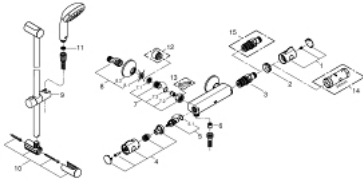

34 565 001 **GROHTHERM 800 THERMOSTATIC SHOWER MIXER 1/2" WITH SHOWER SET**

PRODUCT DESCRIPTION

- Colour: Chrome
- Consisting of:
- Grohtherm 800 thermostatic shower mixer 1/2"
- (34 558 000)
- Tempesta shower rail set 2 sprays, 600 mm (27 598)

34 565 001 **GROHTHERM 800 THERMOSTATIC SHOWER MIXER 1/2" WITH SHOWER SET**

34 565 001 GROHTHERM 800 THERMOSTATIC SHOWER MIXER 1/2" WITH SHOWER SET

SPARE PARTS, April 2017 – now

- 1: Temperature control handle (Spare part-nr. 47981000)
- 2: retaining ring (Spare part-nr. 47743000)
- 3: Thermostatic compact cartridge 1/2" (Spare part-nr. 47439000)
- 4: Shut-off handle (Spare part-nr. 47980000)
- 5: Ceramic headpart, 1/2" (Spare part-nr. 45346000)
- 5.1: O-Ring Ø18,2 x Ø1,7 (Spare part-nr. 0392400M)
- 6: Non-return valve (Spare part-nr. 08565000)
- 7: Non-return valve (Spare part-nr. 47189000)
- 7.1: Filter (Spare part-nr. 0726400M)
- 7.2: Non-return valve (Spare part-nr. 08565000)
- 7.3: O-Ring Ø17 x Ø2 (Spare part-nr. 0305500M)
- 8: S-union (Spare part-nr. 12075000)
- 8.1: Sealing washer (Spare part-nr. 0138600M)
- 8.2: Escutcheon (Spare part-nr. 0221000M)
- 9: Sliding piece (Spare part-nr. 48099000)
- 10: Outlet shower holder (Spare part-nr. 48098000)
- 11: Strainer (Spare part-nr. 0700200M)
- 12: Extension 3/4", 20 mm (Spare part-nr. 0713000M)*
- 13: Special Spanner (Spare part-nr. 19377000)*
- 14: Socket Spanner (Spare part-nr. 19332000)*
- 15: GROHE TurboStat cartridge 1/2" (Spare part-nr. 47175000)*