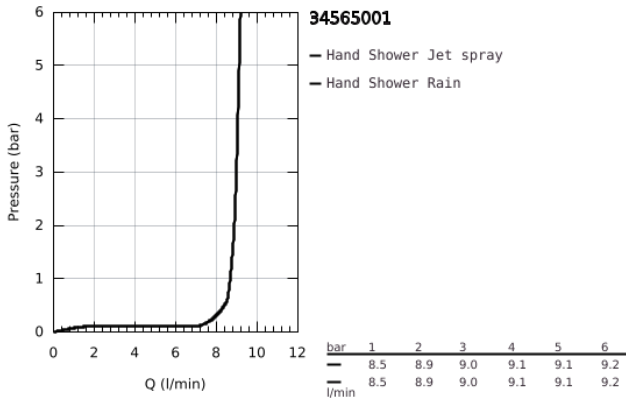

34 565 001 **GROHTHERM 800 THERMOSTATIC SHOWER MIXER 1/2" WITH SHOWER SET**

PRODUCT DESCRIPTION

- Colour: Chrome
- Consisting of:
- Grohtherm 800 thermostatic shower mixer 1/2"
- (34 558 000)
- Tempesta shower rail set 2 sprays, 600 mm (27 598)

34 565 001 **GROHTHERM 800 THERMOSTATIC SHOWER MIXER 1/2" WITH SHOWER SET**

34 565 001 GROHTHERM 800 THERMOSTATIC SHOWER MIXER 1/2" WITH SHOWER SET

SPARE PARTS, April 2017 – now

- 1: Temperature control handle (Spare part-nr. 47981000)
- 2: retaining ring (Spare part-nr. 47743000)
- 3: Thermostatic compact cartridge 1/2" (Spare part-nr. 47439000)
- 4: Shut-off handle (Spare part-nr. 47980000)
- 5: Ceramic headpart, 1/2" (Spare part-nr. 45346000)
- 5.1: O-Ring Ø18,2 x Ø1,7 (Spare part-nr. 0392400M)
- 6: Non-return valve (Spare part-nr. 08565000)
- 7: Non-return valve (Spare part-nr. 47189000)
- 7.1: Filter (Spare part-nr. 0726400M)
- 7.2: Non-return valve (Spare part-nr. 08565000)
- 7.3: O-Ring Ø17 x Ø2 (Spare part-nr. 0305500M)
- 8: S-union (Spare part-nr. 12075000)
- 8.1: Sealing washer (Spare part-nr. 0138600M)
- 8.2: Escutcheon (Spare part-nr. 0221000M)
- 9: Sliding piece (Spare part-nr. 48099000)
- 10: Outlet shower holder (Spare part-nr. 48098000)
- 11: Strainer (Spare part-nr. 0700200M)
- 12: Extension 3/4", 20 mm (Spare part-nr. 0713000M)*
- 13: Special Spanner (Spare part-nr. 19377000)*
- 14: Socket Spanner (Spare part-nr. 19332000)*
- 15: GROHE TurboStat cartridge 1/2" (Spare part-nr. 47175000)*