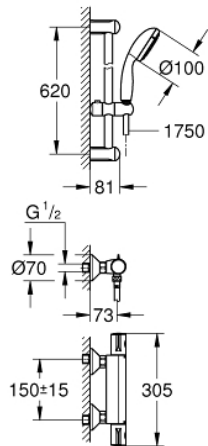

34 565 001 **GROHTHERM 800 THERMOSTATIC SHOWER MIXER 1/2" WITH SHOWER SET**

PRODUCT DESCRIPTION

- Colour: Chrome
- Consisting of:
- Grohtherm 800 thermostatic shower mixer 1/2"
- (34 558 000)
- Tempesta shower rail set 2 sprays, 600 mm (27 598)

34 565 001 **GROHTHERM 800 THERMOSTATIC SHOWER MIXER 1/2" WITH SHOWER SET**

34 565 001 GROHTHERM 800 THERMOSTATIC SHOWER MIXER 1/2" WITH SHOWER SET

SPARE PARTS, April 2017 – now

- 1: Temperature control handle (Spare part-nr. 47981000)
- 2: retaining ring (Spare part-nr. 47743000)
- 3: Thermostatic compact cartridge 1/2" (Spare part-nr. 47439000)
- 4: Shut-off handle (Spare part-nr. 47980000)
- 5: Ceramic headpart, 1/2" (Spare part-nr. 45346000)
- 5.1: O-Ring Ø18,2 x Ø1,7 (Spare part-nr. 0392400M)
- 6: Non-return valve (Spare part-nr. 08565000)
- 7: Non-return valve (Spare part-nr. 47189000)
- 7.1: Filter (Spare part-nr. 0726400M)
- 7.2: Non-return valve (Spare part-nr. 08565000)
- 7.3: O-Ring Ø17 x Ø2 (Spare part-nr. 0305500M)
- 8: S-union (Spare part-nr. 12075000)
- 8.1: Sealing washer (Spare part-nr. 0138600M)
- 8.2: Escutcheon (Spare part-nr. 0221000M)
- 9: Sliding piece (Spare part-nr. 48099000)
- 10: Outlet shower holder (Spare part-nr. 48098000)
- 11: Strainer (Spare part-nr. 0700200M)
- 12: Extension 3/4", 20 mm (Spare part-nr. 0713000M)*
- 13: Special Spanner (Spare part-nr. 19377000)*
- 14: Socket Spanner (Spare part-nr. 19332000)*
- 15: GROHE TurboStat cartridge 1/2" (Spare part-nr. 47175000)*