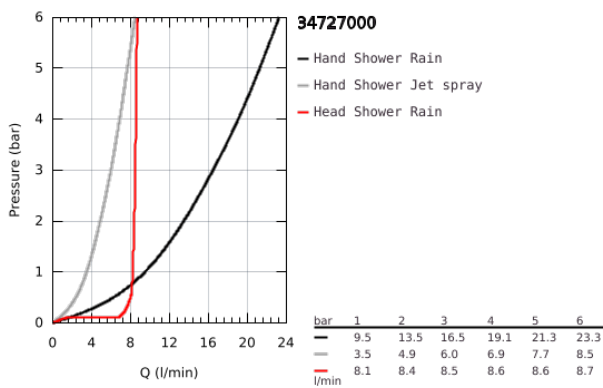

34 727 000 GROHTHERM PERFECT SHOWER SET WITH TEMPESTA 210

PRODUCT DESCRIPTION

- Colour: Chrome
- Consisting of:
 - Grohtherm set for final installation with Aquadimmer (24 076)
 - GROHE Rapido SmartBox 35 600/35 604
 - head shower Tempesta 210 9.5 l/min (26 410)
 - Shower arm Rainshower 286 mm (28 576 000)
 - hand shower Tempesta 100 II (27 597)
 - Shower outlet elbow (28 628 000)
 - Rotaflex shower hose 1500 mm 1/2" x 1/2" (28 409)

34 727 000 **GROHTHERM PERFECT SHOWER SET WITH TEMPESTA 210**