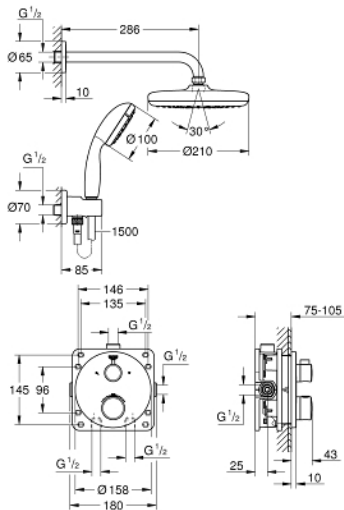

34 727 000 GROHTHERM PERFECT SHOWER SET WITH TEMPESTA 210

PRODUCT DESCRIPTION

- Colour: Chrome
- Consisting of:
 - Grohtherm set for final installation with Aquadimmer (24 076)
 - GROHE Rapido SmartBox 35 600/35 604
 - head shower Tempesta 210 9.5 l/min (26 410)
 - Shower arm Rainshower 286 mm (28 576 000)
 - hand shower Tempesta 100 II (27 597)
 - Shower outlet elbow (28 628 000)
 - Rotaflex shower hose 1500 mm 1/2" x 1/2" (28 409)

34 727 000 **GROHTHERM PERFECT SHOWER SET WITH TEMPESTA 210**