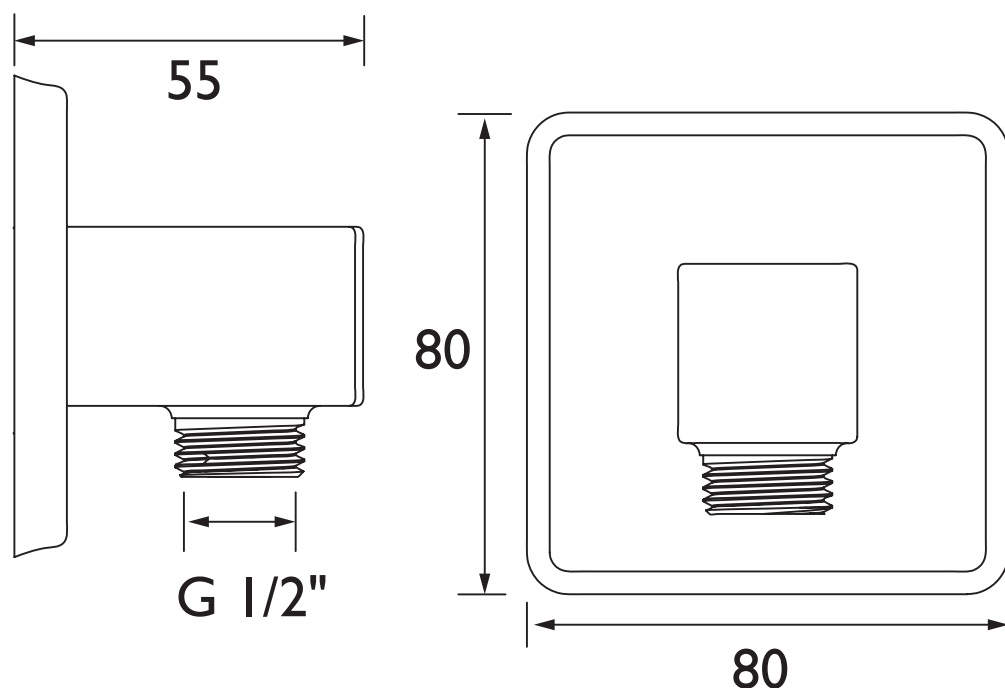

CARM WOSQ01 C

Accessories
Contemporary Square Shower Wall Outlet
Chrome

Specification

Main Construction Material:	Brass, Zinc Alloy
Connection Inlet:	15mm Compression
Connection Outlet:	G 1/2"
Contemporary or Traditional:	Contemporary
Finish Colour:	Chrome
Isolation Included:	No
Left or Right Handed:	Both

Features:

- Unique outlet designed with Bristan's Wall Mount technology
- Chrome plated to BS EN 248:2002
- Used to connect a hose to a concealed shower valve
- Creates a contemporary, clean look in your bathroom
- Shower wall outlet

Dimensions (measurements in mm)

For more products, visit our website:
<http://www.bristan.com>

TECHNICAL
DATA
SHEET

BRISTAN

D1