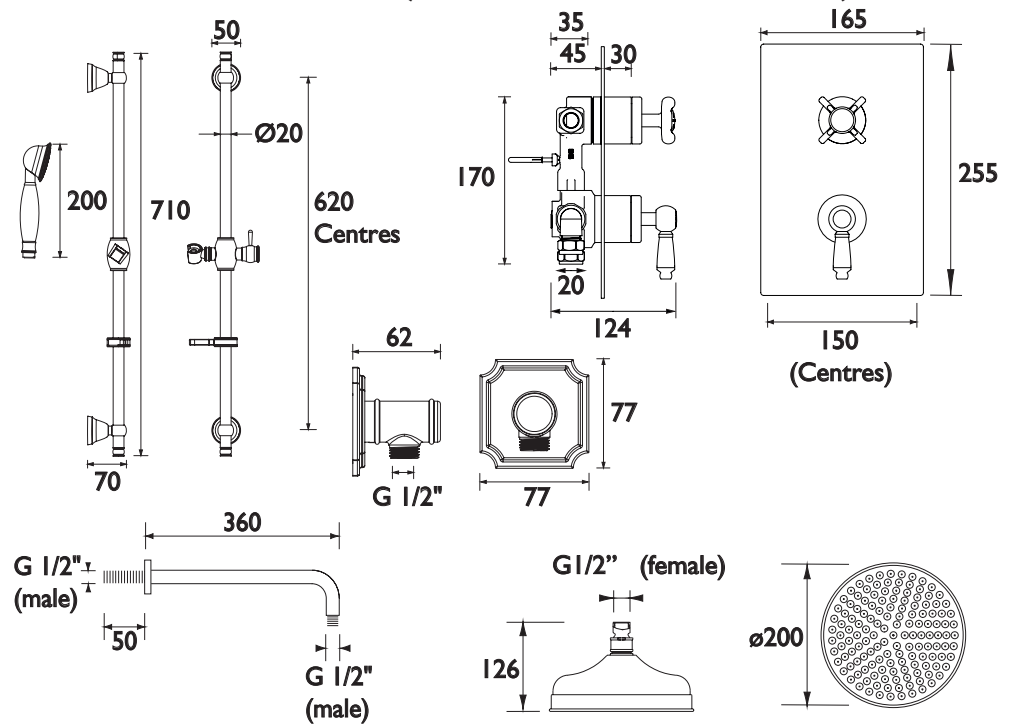

RENAISSANCE 2 SHWR PK

RENAISSANCE Shower Range

Renaissance 2 Recessed Dual Control Shower Pack

Features:

- This shower pack contains the elegant Renaissance shower valve with integral two outlet diverter. It has a 200mm traditional round fixed head with shower arm; a traditional adjustable riser shower kit with a single function handset and hose.
- The shower valve has been designed to fit in any UK wall cavity and therefore only needs a 35mm deep cavity space
- Dual control - flow and temperature are controlled separately
- Fully serviceable from the front
- 15mm inlet connections

Product Certifications:

For more products, visit our website:
<http://www.bristan.com>

Specification

Finish/Colour:	Chrome Plated
Main Construction Material:	Brass; ABS
No of Controls:	3
Shower Type:	Dual Control Shower
Shower Head Type:	Both
Shower Kit:	Adjustable Riser Kit with Fixed Head
Valve/Cartridge Type:	3/4" Ceramic Disc Valve - 1/4 turn
Maximum Hot Water Supply Temperature °C:	65
Plumbing System Suitability:	Suitable for all plumbing systems
Minimum Dynamic Pressure (bar):	0.2
Maximum Dynamic Pressure (bar):	5
Maximum Static Pressure (bar):	10
Connection Inlet:	15mm Compression
Connection Outlet:	G 1/2"
Isolation Valve Included:	No
Check Valve Included:	Yes

Dimensions (measurements in mm)

Flow Rates (l/min)

System Pressure (bar)	0.2	0.5	1	2	3	5
Through Handset (mixed)	2.1	3.3	4.7	6.6	8.1	10.5
Through Fixed Head (mixed)	2.2	3.5	5	7	8.6	11.1

TECHNICAL DATA SHEET