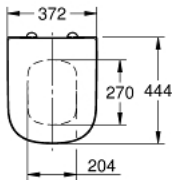

39 330 002 EURO CERAMIC WC SEAT SOFT CLOSE

PRODUCT DESCRIPTION

- Colour: alpine white
- with lid
- quick release function
- detachable
- material: Duroplast
- including fixation set
- stainless steel hinges
- easy fixation from above
- weight bearing capacity 150 kg
- compatible with all Euro Ceramic bowls