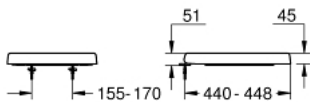

39 330 002 EURO CERAMIC WC SEAT SOFT CLOSE

PRODUCT DESCRIPTION

- Colour: alpine white
- with lid
- quick release function
- detachable
- material: Duroplast
- including fixation set
- stainless steel hinges
- easy fixation from above
- weight bearing capacity 150 kg
- compatible with all Euro Ceramic bowls