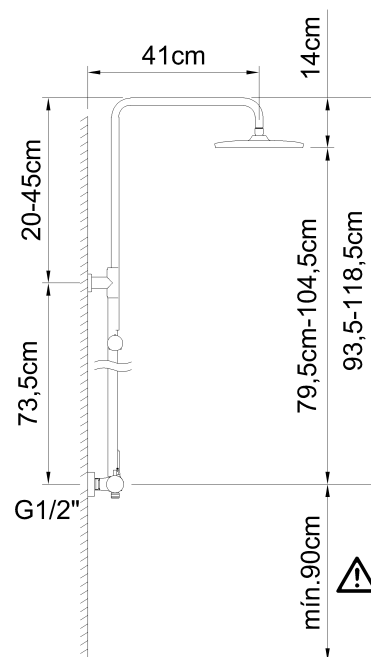

clever

G R I F E R I A

REF: 62168

DESCRIPTION: Thermostatic shower set with extendable bar with sliding articulated support.

SERIES: GO!

RANGE: STYLES BASIC

EAN: 8425144271079

PRODUCT IMAGE:

TECHNICAL DRAWING:

FINISH:

Chrome

NUMBER OF FUNCTIONS:

WARRANTY:

SPARE PARTS:

99652
Thermostatic
cartridge

TECHNOLOGIES:

Headwork/Diverter cartridge
with ceramic disc

Anti-scald

Security system for
thermostatic

clever

G R I F E R I A

EXPLODED VIEW: