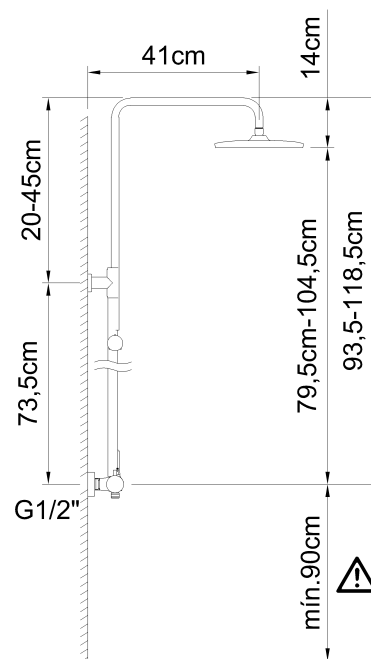

clever

G R I F E R I A

REF: 62169

DESCRIPTION: Thermostatic shower set with extendable bar with sliding articulated support.

SERIES: GO!2

RANGE: STYLES BASIC

EAN: 8425144271086

PRODUCT IMAGE:

TECHNICAL DRAWING:

FINISH:

Matt Black

NUMBER OF FUNCTIONS:

WARRANTY:

SPARE PARTS:

99652
Thermostatic
cartridge

61053
Flange