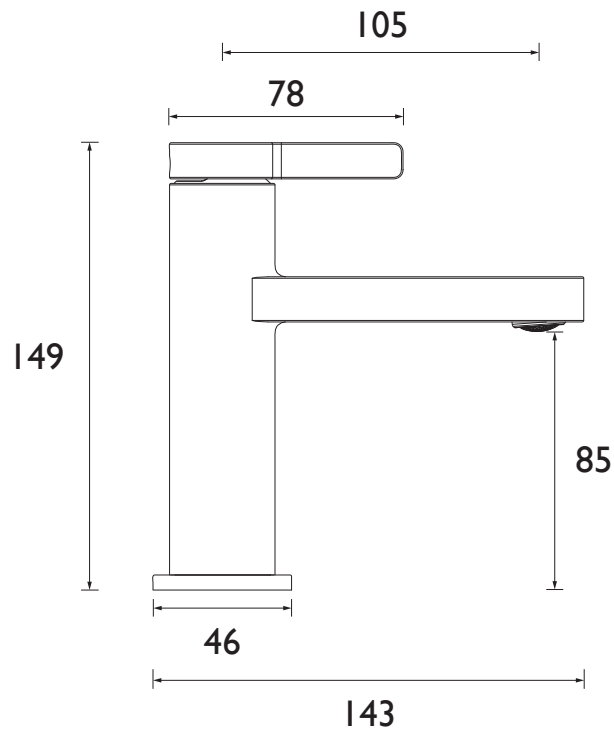

### Specification

Product Type:	Bathroom Taps
Main Construction Material:	Brass
Mount Type:	Deck
Handle Type:	Paddle Lever
Connection Inlet:	1/2" BSP Flexible Tails
Connection Outlet:	M24 5lpm Flow Limited Aerator
Number of Tap Holes:	1
Valve/Cartridge Type:	26mm Standard Cartridge
Plumbing System Requirements:	Suitable for all plumbing systems
Minimum Dynamic Pressure (bar):	0.5 bar
Maximum Dynamic Pressure (bar):	5 bar
Maximum Hot Water Temperature °C:	60°C
Maximum Static Pressure (bar):	10 bar
Flow Type:	Single
Isolation Included:	No

### Features:

- This tap has a flow regulator, which limits the flow of water to 5 litres per minute, reducing the amount of water you use.
- Everything you need in the box including flexible and clicker waste so nothing to buy separately.
- Long life ceramic cartridge for added durability and smooth control.
- On-trend matt black finish to make a statement in your bathroom.
- 10 year parts and 1 year labour guarantee for peace of mind.

### Dimensions (measurements in mm)