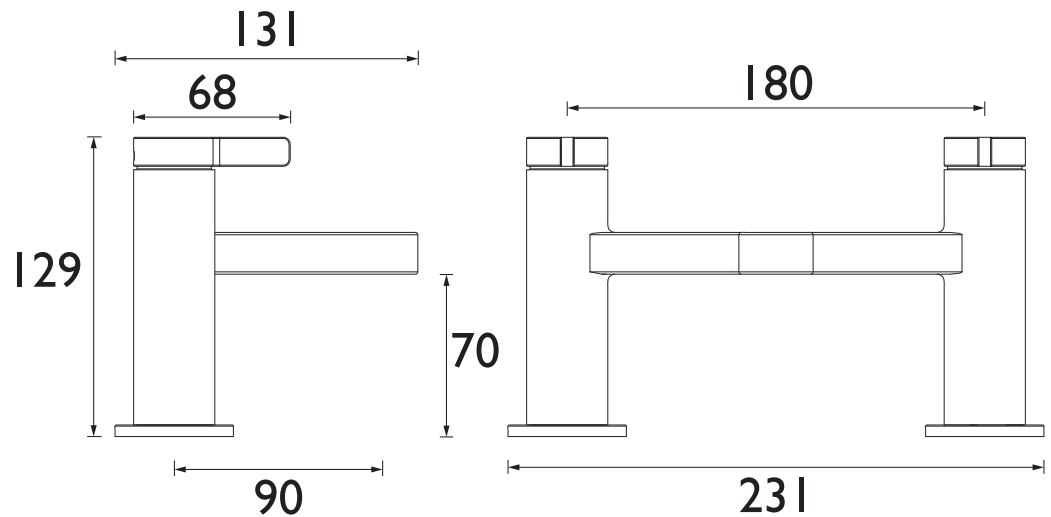

ELE BF BLK

ELEVAR Tap Range

Eleva Bath Filler Black

Specification

Product Type:	Bathroom Tap
Main Construction Material:	Brass
Mount Type:	Deck
Handle Type:	Paddle Lever
Connection Inlet:	3/4" BSP
Connection Outlet:	M24 Recessed Honeycomb Aerator
Number of Tap Holes:	2
Valve/Cartridge Type:	3/4" Ceramic Disc Valve - 1/4 turn
Plumbing System Requirements:	Suitable for all plumbing systems
Minimum Dynamic Pressure (bar):	0.2 bar
Maximum Dynamic Pressure (bar):	5 bar
Maximum Hot Water Temperature °C:	60°C
Maximum Static Pressure (bar):	10 bar
Flow Type:	Single
Isolation Included:	No

Product Certifications:

For more products, visit our website:
<http://www.bristan.com>

Dimensions (measurements in mm)

Flow Rates (l/min)

System Pressure (bar)	0.2	0.5	1	2	3	5
ELE BF BLK (mixed)	17.2	26	36.5	51.8	63.4	81.9