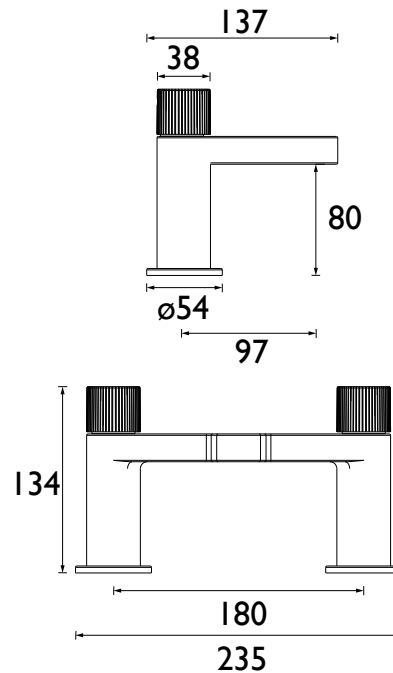

Product Certifications:

For more products, visit our website:
<http://www.bristan.com>

Specification

Product Type:	Bathroom Taps
Main Construction Material:	Brass; Zinc Alloy
Mount Type:	Deck
Handle Type:	Round
Connection Inlet:	3/4" BSP
Connection Outlet:	M24 Aerator
Number of Tap Holes:	2
Valve/Cartridge Type:	3/4" Ceramic Disc Valve - 1/4 turn
Plumbing System Requirements:	Suitable for all plumbing systems
Minimum Dynamic Pressure (bar):	0.2 bar
Maximum Dynamic Pressure (bar):	5 bar
Maximum Hot Water Temperature °C:	60°C
Maximum Static Pressure (bar):	10 bar
Flow Type:	Single
Isolation Included:	No

Dimensions (measurements in mm)

Flow Rates (l/min)

System Pressure (bar)	0.2	0.5	1	2	3	5
LIS BF BLK (mixed)	17.4	29	43.7	64.5	78.8	93.4

TECHNICAL
DATA
SHEET

BRISTAN

D1