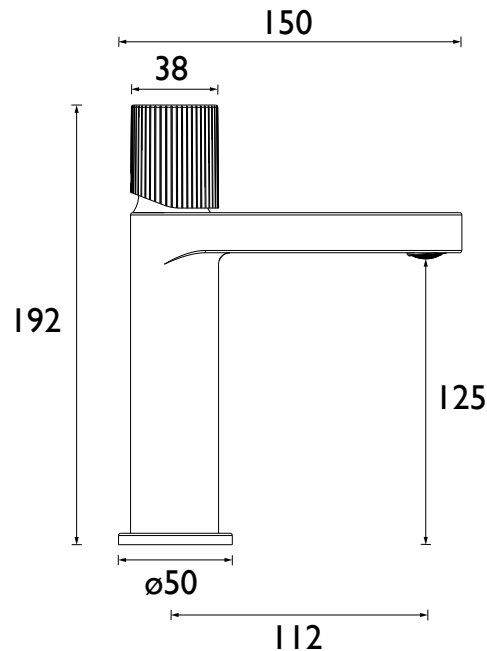

LIS BAS BLK

LISO Tap Range Liso Basin Mixer Black

Specification

Product Type:	Bathroom Taps
Main Construction Material:	Brass; Zinc Alloy
Mount Type:	Deck
Handle Type:	Round
Connection Inlet:	1/2" BSP Flexible Tails
Connection Outlet:	M24 5lpm Flow Limited Aerator
Number of Tap Holes:	1
Valve/Cartridge Type:	26mm Single Lever Cartridge
Plumbing System Requirements:	Suitable for all plumbing systems
Minimum Dynamic Pressure (bar):	0.5 bar
Maximum Dynamic Pressure (bar):	5 bar
Maximum Hot Water Temperature °C:	60°C
Maximum Static Pressure (bar):	10 bar
Flow Type:	Single
Isolation Included:	No

Features:

- This tap has a flow regulator, which limits the flow of water to 5 litres per minute, reducing the amount of water you use.
- Everything you need in the box including flexible and clicker waste so nothing to buy separately.
- Long life ceramic cartridge for added durability and smooth control.
- On-trend matt black finish to make a statement in your bathroom.
- 10 year parts and 1 year labour guarantee for peace of mind.

Product Certifications:

For more products, visit our website:
<http://www.bristan.com>

Dimensions (measurements in mm)

Flow Rates (l/min)

System Pressure (bar)	0.5	1	2	3	4	5
LIS BAS BLK (mixed)	2.8	3.9	4.6	4.8	5	5