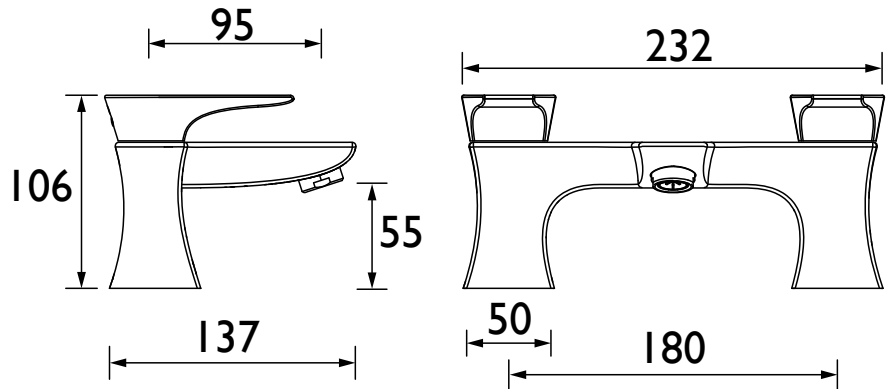

HOU BF C

HOURGLASS Tap Range Hourglass Bath Filler Chrome

Features:

- Long life 1/4 turn ceramic disc valves for added durability and smooth control.
- Robust metal fixing nut to secure the tap in place reducing the risk of loosening over time.
- A hard-wearing, flawless, scratch resistant chrome finish that lasts for years. Salt spray tested to ensure added durability.
- 10 year parts and 1 year labour guarantee for peace of mind.
- Co-ordinating Bathroom taps, Recess shower and Accessories available.

Product Certifications:

WRAS Certificate No: 2004909
WRAS Expiry Date: 30/04/2025

For more products, visit our website:
<http://www.bristan.com>

Specification

Product Type:	Bathroom Tap
Main Construction Material:	Brass
Mount Type:	Deck
Handle Type:	Lever Handles
Connection Inlet:	3/4" BSP
Connection Outlet:	M24 Flow Straightener
Number of Tap Holes:	2
Valve/Cartridge Type:	3/4" Ceramic Disc Valve - 1/4 turn
Plumbing System Requirements:	Suitable for all plumbing systems
Minimum Dynamic Pressure (bar):	0.2 bar
Maximum Dynamic Pressure (bar):	5 bar
Maximum Hot Water Temperature °C:	65°C
Maximum Static Pressure (bar):	10 bar
Flow Type:	Single
Isolation Included:	No

Dimensions (measurements in mm)

Flow Rates (l/min)

System Pressure (bar)	0.2	0.5	1	2	3	5
231829 (mixed)	18.3	28.9	40.8	57.7	70.7	91.3

TECHNICAL DATA SHEET

BRISTAN

D8