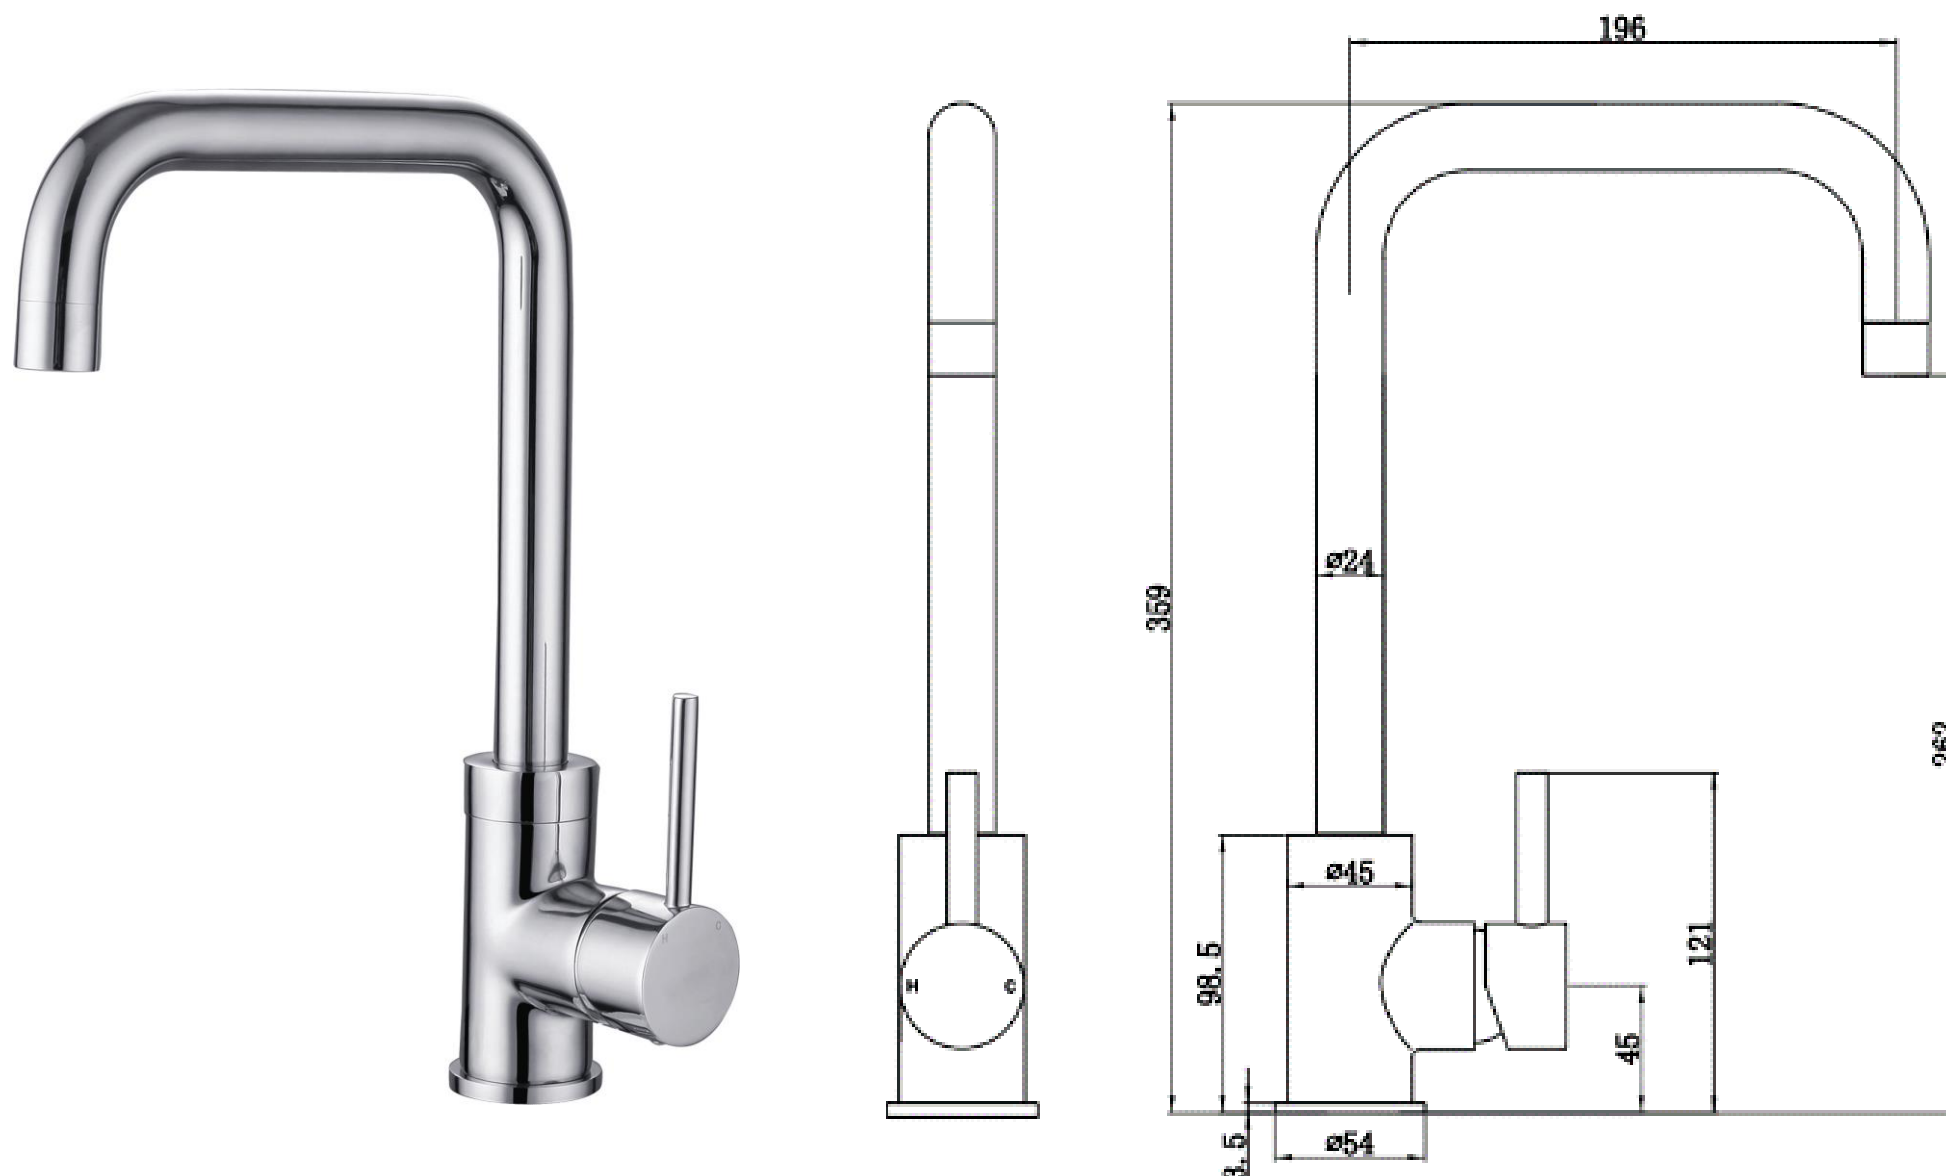

Product Data Sheet

Prima Code	BPR2233
Description	Rhode U Spout Mixer Tap
Colour	Chrome
Material	Chrome
Features	Ceramic disc valve, Aerator
Minimum Pressure	0.1 bar
Maximum Pressure	12 Bar
Spout Type	360° Swivel
Operation	Single quarter turn
Spout Reach(mm)	196
Spout Height (mm)	262
Product Height (mm)	359
Base/Handle Width (mm)	145
Base Diameter (mm)	45
Tap Hole requirement (mm)	30
Guarantee	5 years, 3 Valves, 1 serviceable parts
WRAS approved (/certificate)	Approved