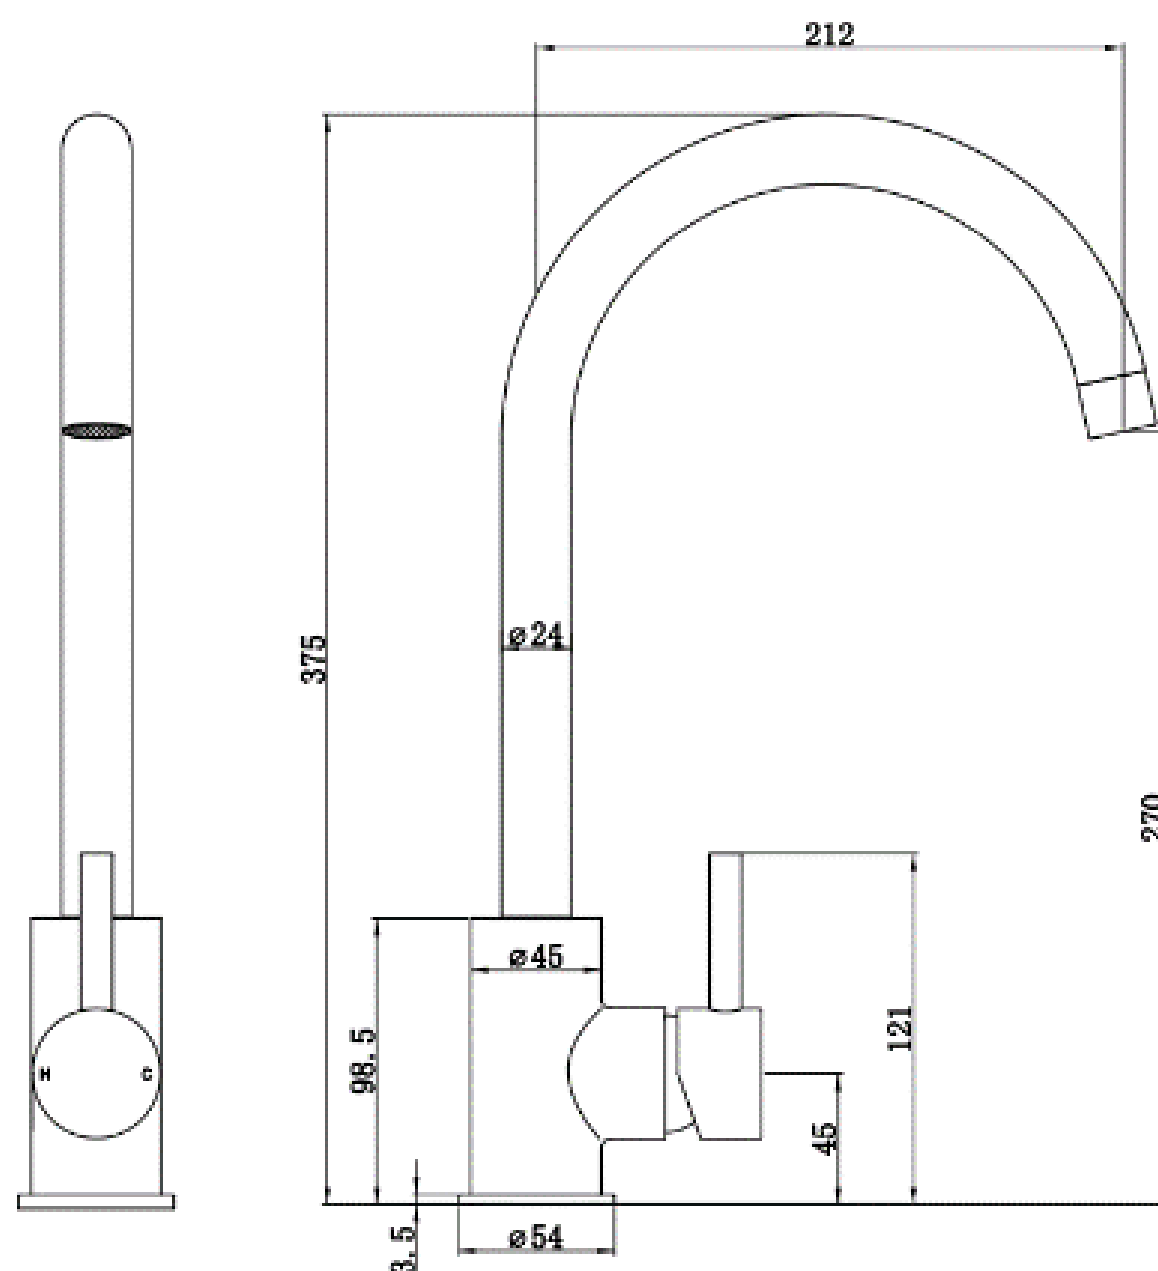

Product Data Sheet

| Prima Code | BPR2055 |
|------------------------------|--|
| Description | Soho Swan Neck Mixer Tap |
| Colour | Brushed finish |
| Material | Chrome |
| Minimum Pressure | 0.1 bar |
| Maximum Pressure | 12 Bar |
| Spout Type | Swivel |
| Operation | Single lever |
| Spout Reach(mm) | 212 |
| Spout Height (mm) | 270 |
| Product Height (mm) | 375 |
| Base/Handle Width (mm) | 134 |
| Base Diameter (mm) | 45 |
| Tap Hole requirement (mm) | 30 |
| Guarantee | 5 years, 3 Valves, 1 serviceable parts |
| WRAS approved (/certificate) | Approved |