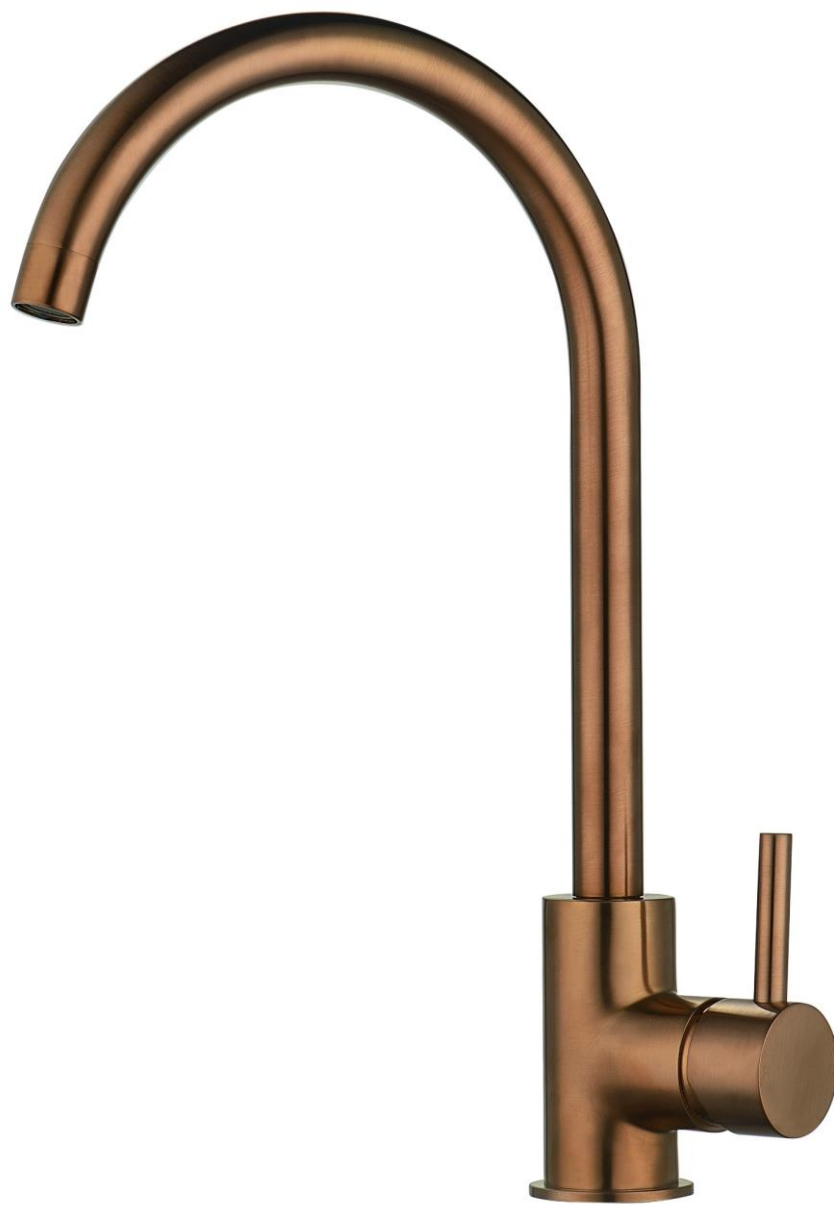

Product Data Sheet

Prima Code	BPR724
Description	Swan Neck Single Lever Tap
Colour	Brushed Copper
Material	Brushed Copper
Minimum Pressure	0.1 bar
Maximum Pressure	12 Bar
Spout Type	Swivel
Operation	Single lever
Spout Reach(mm)	212
Spout Height (mm)	270
Product Height (mm)	375
Base/Handle Width (mm)	134
Base Diameter (mm)	45
Tap Hole requirement (mm)	30
Guarantee	5 years, 3 Valves, 1 serviceable parts
WRAS approved (/certificate)	NO