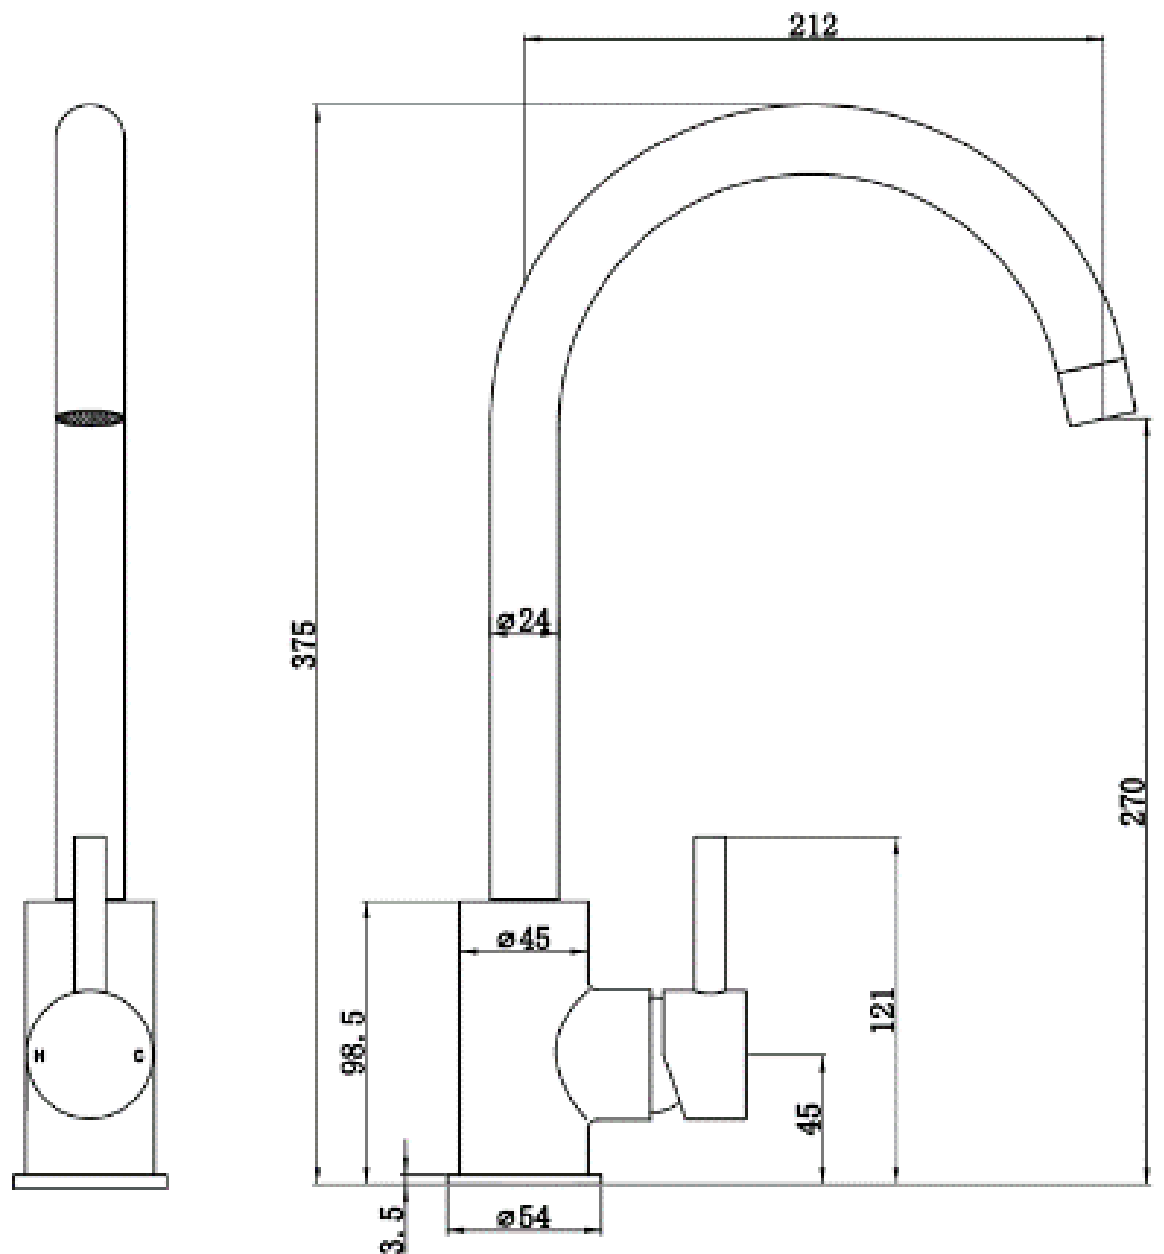

Product Data Sheet

Prima Code	BPR724
Description	Swan Neck Single Lever Tap
Colour	Brushed Copper
Material	Brushed Copper
Minimum Pressure	0.1 bar
Maximum Pressure	12 Bar
Spout Type	Swivel
Operation	Single lever
Spout Reach(mm)	212
Spout Height (mm)	270
Product Height (mm)	375
Base/Handle Width (mm)	134
Base Diameter (mm)	45
Tap Hole requirement (mm)	30
Guarantee	5 years, 3 Valves, 1 serviceable parts
WRAS approved (/certificate)	NO