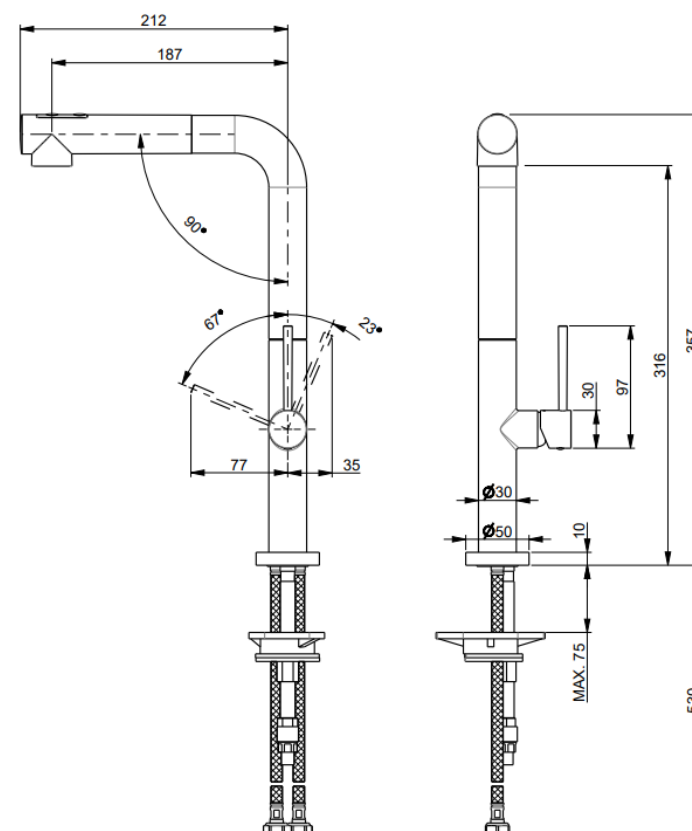

Product Data Sheet

Prima Code	BPR552
Description	Single Lever swivel Pull out spout
Barcode	5054913470783
Colour	Chrome
Material	Brass
Features	Italian Manufactured
	Pull out spout
	Double-jet flow
	Handle rotation 67-23°
Minimum Pressure	0.7 bar
Maximum Pressure	5 bar
Spout Type	L swivel & pull out
Operation	Single Lever
Spout Reach(mm)	187
Spout Height (mm)	316
Product Height (mm)	357
Base/Handle Width (mm)	30
Base Diameter (mm)	50
Tap Hole requirement (mm)	34.5
Guarantee	5 Years
WRAS approved (/certificate)	NO