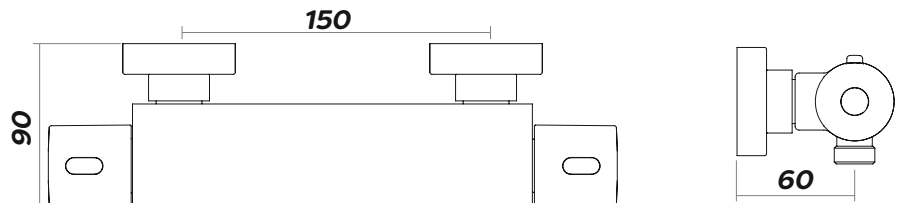

Product

IX100010CP - Enzo Single Outlet Thermostatic Shower with Flexible Riser Kit & Handset

Technical Specification

Max Inlet Pressure (static):	5 Bar
Min Inlet Pressure (dynamic):	0.2 Bar
Max Inlet Temperature:	65°C
Factory Pre-set Temperature:	38°C with max temp stop
Temperature Stability:	+/-2°C
Inlet Connections with fast fix:	15mm
Outlet Connection:	G1/2" BSP

Min Temperature Differential Between Hot Inlet and Mixed Outlet to Achieve Cold Water Failsafe: **15°C**

Additional Information

Anti-scald thermostatic technology with fail safe protection on both the hot and cold supplies