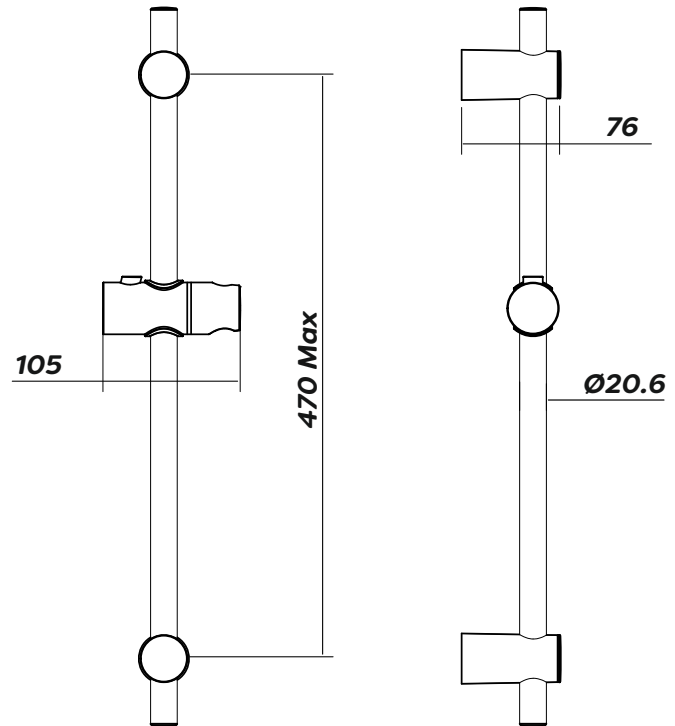

Product

IX100010CP - Enzo Single Outlet Thermostatic Shower with Flexible Riser Kit & Handset

Technical Specification

Max Inlet Pressure (static):	5 Bar
Min Inlet Pressure (dynamic):	0.2 Bar
Max Inlet Temperature:	65°C
Factory Pre-set Temperature:	38°C with max temp stop
Temperature Stability:	+/-2°C
Inlet Connections with fast fix:	15mm
Outlet Connection:	G1/2" BSP

Min Temperature Differential Between Hot Inlet and Mixed Outlet to Achieve Cold Water Failsafe: **15°C**

Additional Information

Anti-scald thermostatic technology with fail safe protection on both the hot and cold supplies