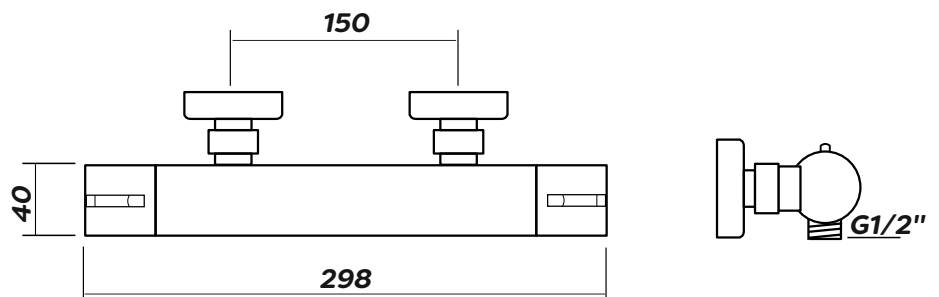

## Product

**IX100025CP - Enzo Deluxe Safe-Touch Single Outlet Thermostatic Shower with Flexible Riser Kit & Multi-Function Handset**

## Technical Specification

<b>Max Inlet Pressure (static):</b>	<b>5 Bar</b>
<b>Min Inlet Pressure (dynamic):</b>	<b>0.2 Bar</b>
<b>Max Inlet Temperature:</b>	<b>65°C</b>
<b>Factory Pre-set Temperature:</b>	<b>38°C with max temp stop</b>
<b>Temperature Stability:</b>	<b>+/-2°C</b>
<b>Inlet Connections with fast fix:</b>	<b>15mm</b>
<b>Outlet Connection:</b>	<b>G1/2" BSP</b>
<b>Min Temperature Differential Between Hot Inlet and Mixed Outlet to Achieve Cold Water Failsafe:</b>	<b>15°C</b>