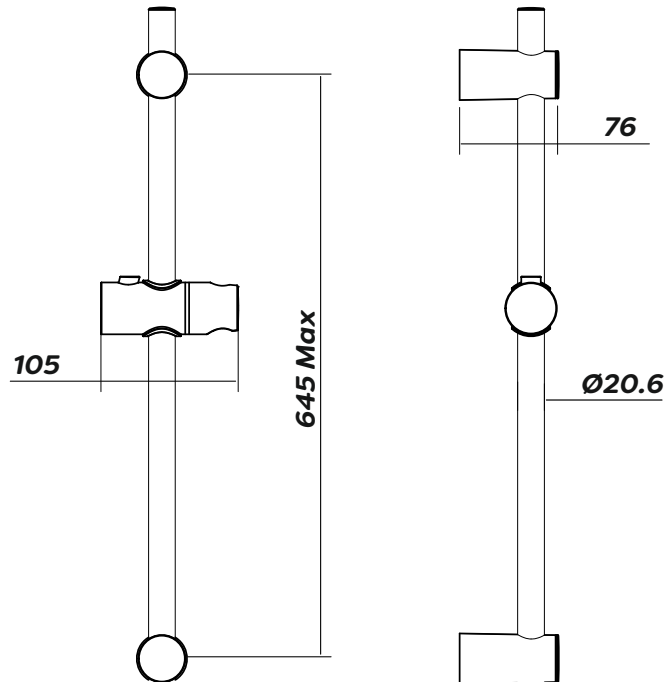

## Product

**IX100025CP - Enzo Deluxe Safe-Touch Single Outlet Thermostatic Shower with Flexible Riser Kit & Multi-Function Handset**

## Technical Specification

<b>Max Inlet Pressure (static):</b>	<b>5 Bar</b>
<b>Min Inlet Pressure (dynamic):</b>	<b>0.2 Bar</b>
<b>Max Inlet Temperature:</b>	<b>65°C</b>
<b>Factory Pre-set Temperature:</b>	<b>38°C with max temp stop</b>
<b>Temperature Stability:</b>	<b>+/-2°C</b>
<b>Inlet Connections with fast fix:</b>	<b>15mm</b>
<b>Outlet Connection:</b>	<b>G1/2" BSP</b>
<b>Min Temperature Differential Between Hot Inlet and Mixed Outlet to Achieve Cold Water Failsafe:</b>	<b>15°C</b>