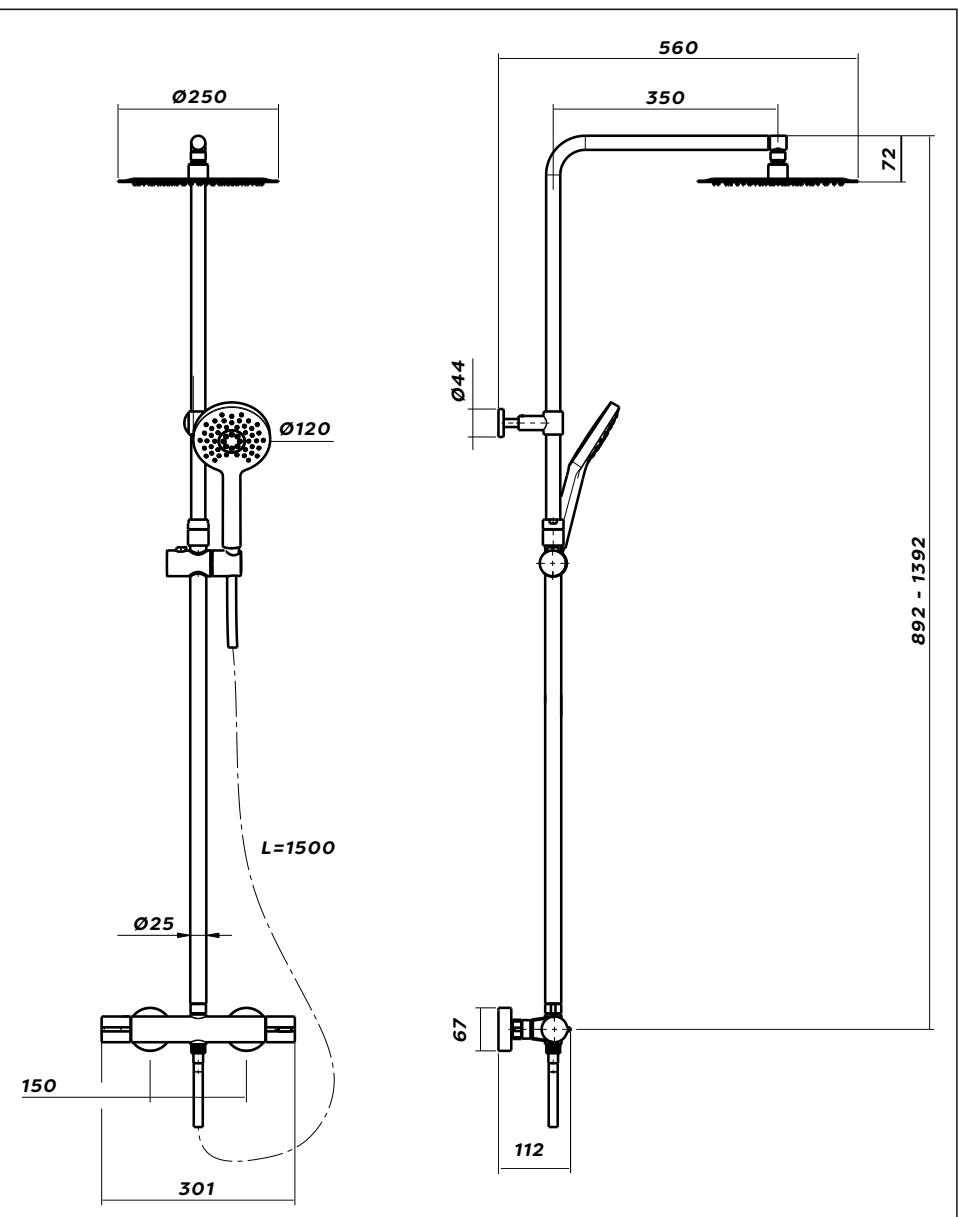

Product

IX200025CP - Enzo Deluxe Safe-Touch Dual Outlet Thermostatic Shower with Telescopic Riser Kit, Overhead Soaker & Handset

Technical Specification

Max Inlet Pressure (static):	5 Bar
Min Inlet Pressure (dynamic):	0.5 Bar
Max Inlet Temperature:	65°C
Factory Pre-set Temperature:	38°C with max temp stop
Temperature Stability:	+/-2°C
Inlet Connections with fast fix:	15mm
Outlet Connections:	G1/2" BSP
Min Temperature Differential Between Hot Inlet and Mixed Outlet to Achieve Cold Water Failsafe:	15°C

Additional Information

Anti-scald thermostatic technology with fail safe protection on both the hot and cold supplies

Safe-touch body

Fully adjustable telescopic riser kit with large stainless steel overhead soaker

Metal Handles

Smooth anti-twist hose

Sliding handset holder

Multi-function handset

Fast fix brackets