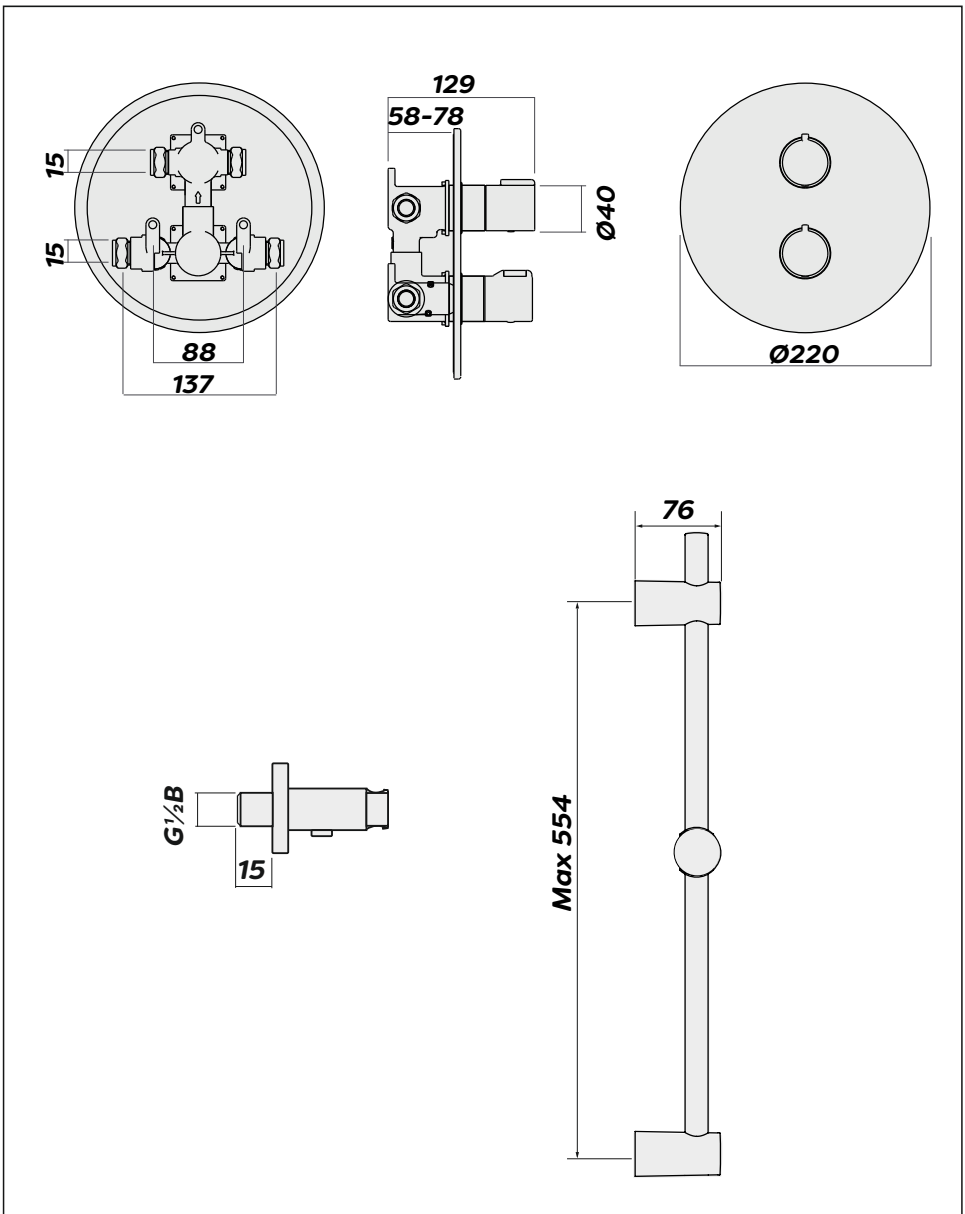

Product

IX400014CP - Enzo Concealed Single Outlet Thermostatic Shower with Flexible Riser Kit, Multi-function Handset and Wall Elbow

Technical Specification

Max Inlet Pressure (static):	5 Bar
Min Inlet Pressure (dynamic):	0.2 Bar
Max Inlet Temperature:	65°C
Factory Pre-set Temperature:	38°C with max temp stop
Temperature Stability:	+/-2°C
Inlet Connections:	15mm
Outlet Connection:	G1/2" BSP
Min Temperature Differential Between Hot Inlet and Mixed Outlet to Achieve Cold Water Failsafe	15°C

Additional Information

Anti-scald thermostatic technology with fail safe protection on both the hot and cold supplies

Flexible riser kit with adjustable fixing points

Double cross-linked anti-twist hose

Sliding handset holder